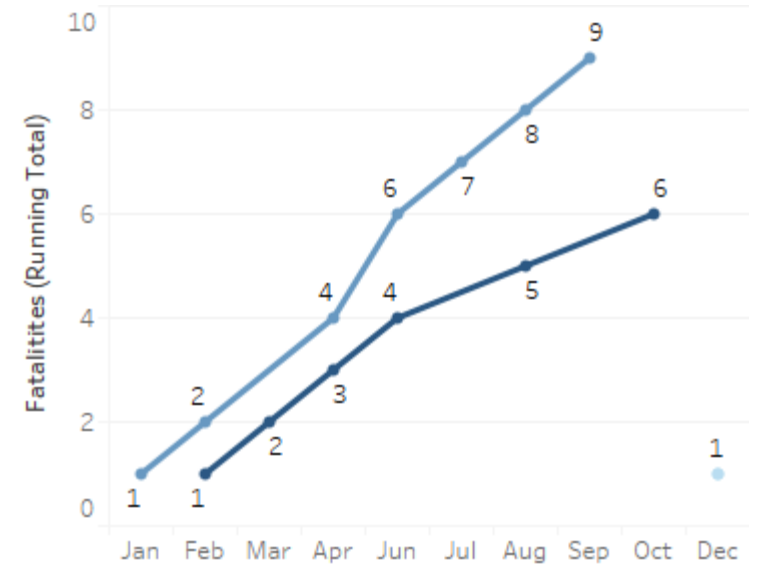

GEORGIA TRAFFIC SAFETY FACTS

Washington County

Fatal Crashes | Location

Fatalities, Crashes, & Injuries

Fatalities | Running Total by Month

Alcohol & Speed-Related Fatalities

Passenger Fatalities Restraint Use