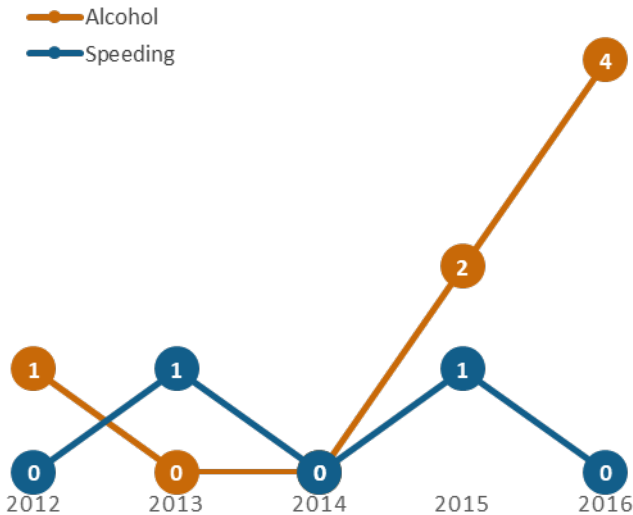

# GEORGIA TRAFFIC SAFETY FACTS

## Ware County

Fatal Crashes | Location

Fatalities, Crashes, & Injuries

Fatalities | Running Total by Month

Alcohol & Speed-Related Fatalities

Passenger Fatalities Restraint Use

Motorcyclists Fatalities

Non-Motorist Fatalities