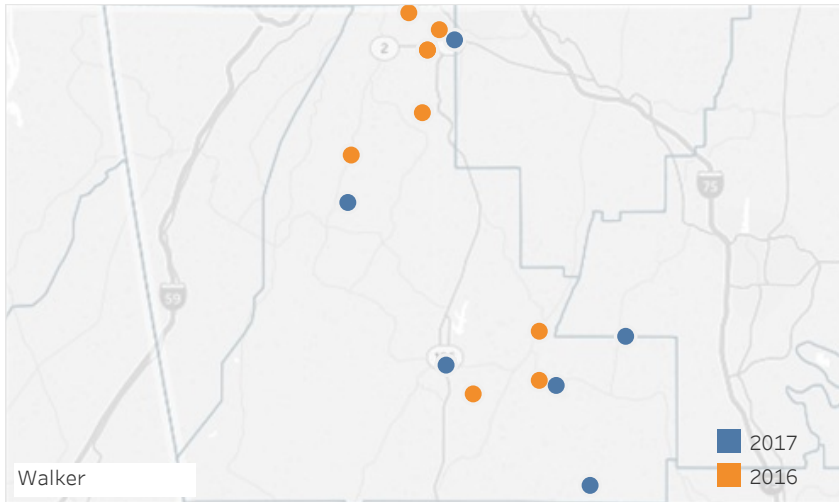

GEORGIA COUNTY FACT SHEETS

Walker County

Fatal Crashes | 2016-2017

All Traffic Fatalities | 2013-2017

Crashes & Injuries | 2013-2017

	2013	2014	2015	2016	2017
Total Crashes	1,288	1,230	1,300	1,390	1,427
Total Injuries	491	509	546	572	533

Traffic Fatalities by Type | 2013-2017

Passenger Vehicle Occupant Fatalities Restraint Use | 2016-2017