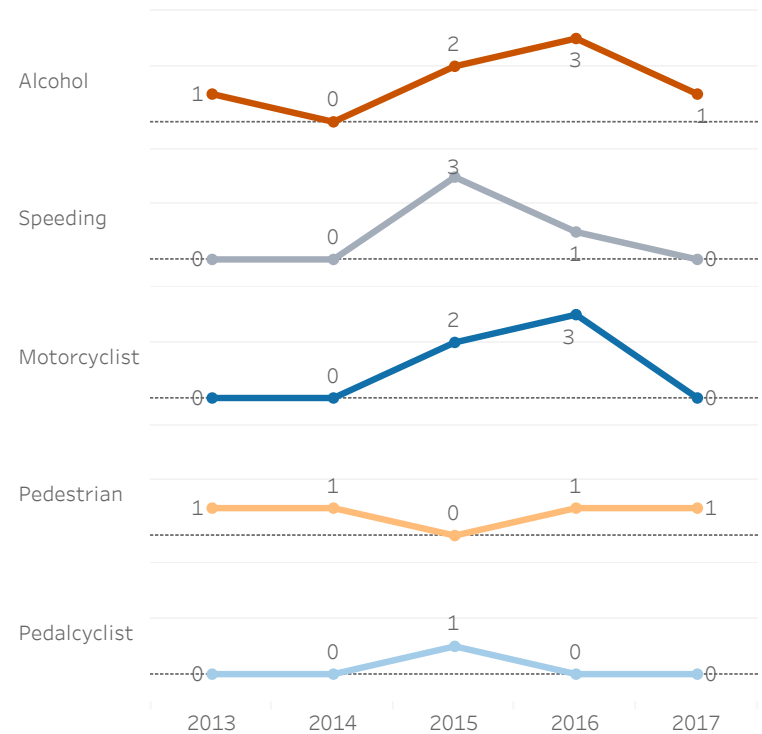

GEORGIA COUNTY FACT SHEETS

Walker County

Fatal Crashes | 2016-2017

All Traffic Fatalities | 2013-2017

Crashes & Injuries | 2013-2017

	2013	2014	2015	2016	2017
Total Crashes	1,288	1,230	1,300	1,390	1,427
Total Injuries	491	509	546	572	533

Traffic Fatalities by Type | 2013-2017

Passenger Vehicle Occupant Fatalities Restraint Use | 2016-2017