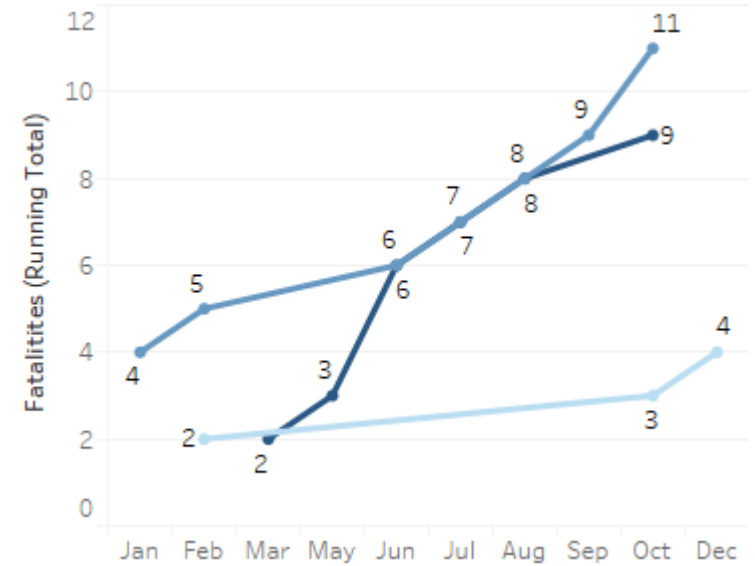

GEORGIA TRAFFIC SAFETY FACTS

Walker County

Fatal Crashes | Location

Fatalities, Crashes, & Injuries

Fatalities | Running Total by Month

Alcohol & Speed-Related Fatalities

Passenger Fatalities Restraint Use

Motorcyclists Fatalities