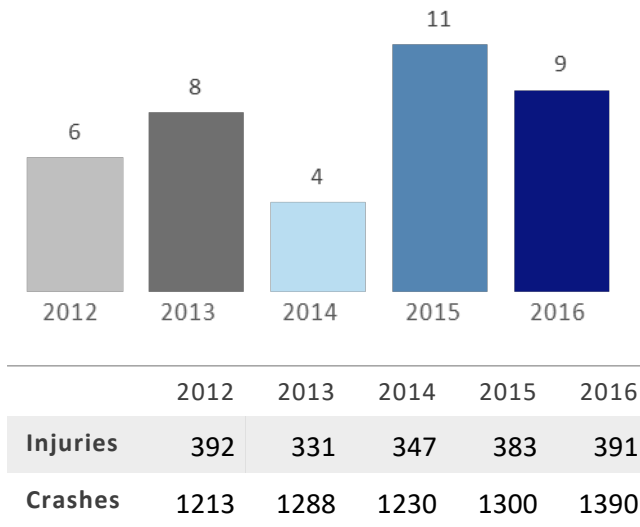

GEORGIA TRAFFIC SAFETY FACTS

Walker County

Fatal Crashes | Location

Fatalities, Crashes, & Injuries

Fatalities | Running Total by Month

Alcohol & Speed-Related Fatalities

Passenger Fatalities Restraint Use

Motorcyclists Fatalities