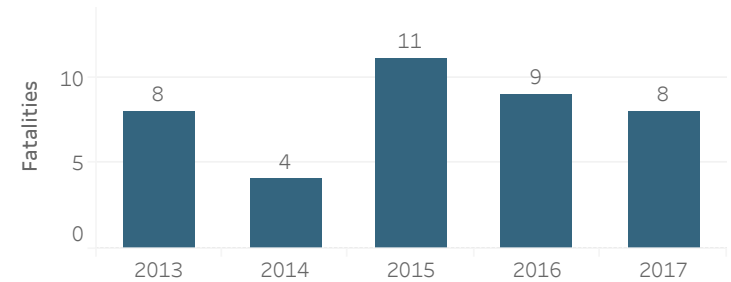

GEORGIA COUNTY FACT SHEETS

Walker County

Fatal Crashes | 2016-2017

All Traffic Fatalities | 2013-2017

Crashes & Injuries | 2013-2017

	2013	2014	2015	2016	2017
Total Crashes	1,288	1,230	1,300	1,390	1,427
Total Injuries	491	509	546	572	533