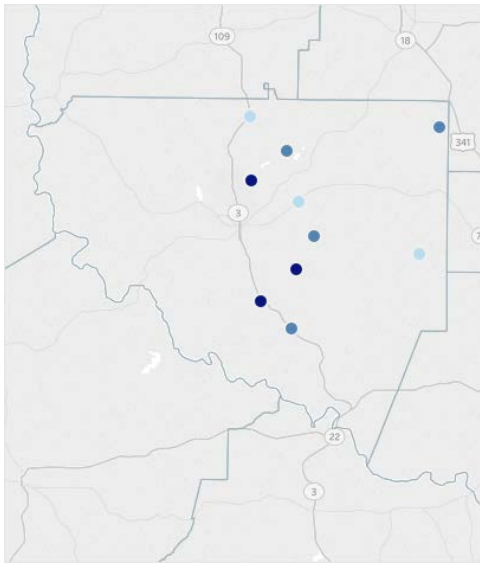

# GEORGIA TRAFFIC SAFETY FACTS

## Upson County

Fatal Crashes | Location

Fatalities, Crashes, & Injuries

Fatalities | Running Total by Month

Alcohol & Speed-Related Fatalities

Passenger Fatalities Restraint Use

Non-Motorist Fatalities

Motorcyclists Fatalities