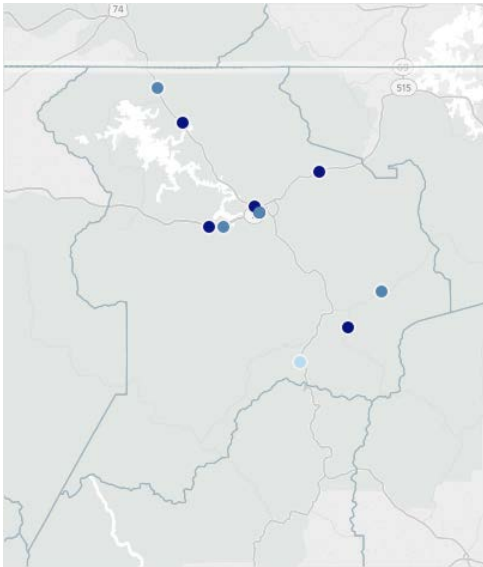

GEORGIA TRAFFIC SAFETY FACTS

Union County

Fatal Crashes | Location

Fatalities, Crashes, & Injuries

Fatalities | Running Total by Month

Alcohol & Speed-Related Fatalities

Passenger Fatalities Restraint Use

Non-Motorist Fatalities

Motorcyclists Fatalities