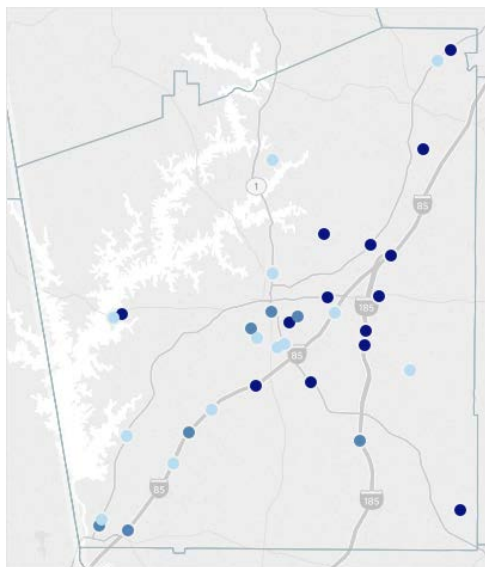

GEORGIA TRAFFIC SAFETY FACTS

Troup County

Fatal Crashes | Location

Fatalities, Crashes, & Injuries

Fatalities | Running Total by Month

Alcohol & Speed-Related Fatalities

Passenger Fatalities Restraint Use

Motorcyclists Fatalities