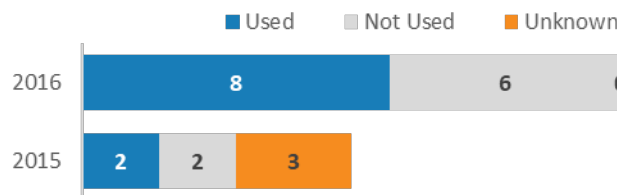

GEORGIA TRAFFIC SAFETY FACTS

Troup County

Fatal Crashes | Location

Fatalities, Crashes, & Injuries

Fatalities | Running Total by Month

Alcohol & Speed-Related Fatalities

Passenger Fatalities Restraint Use

Motorcyclists Fatalities