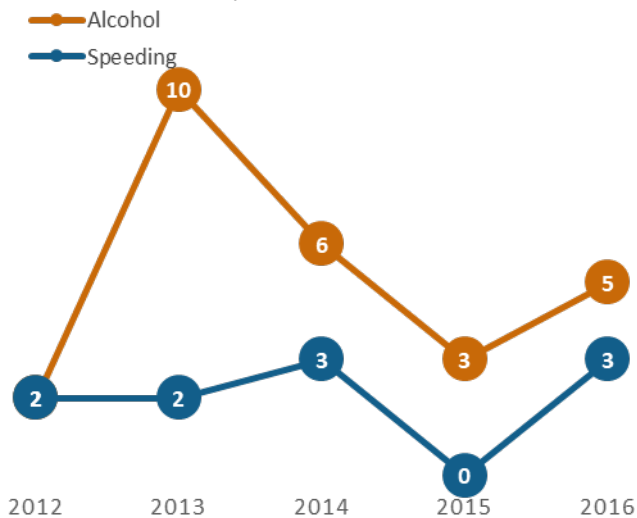

GEORGIA TRAFFIC SAFETY FACTS

Troup County

Fatal Crashes | Location

Fatalities, Crashes, & Injuries

Fatalities | Running Total by Month

Alcohol & Speed-Related Fatalities

Passenger Fatalities Restraint Use

Motorcyclists Fatalities