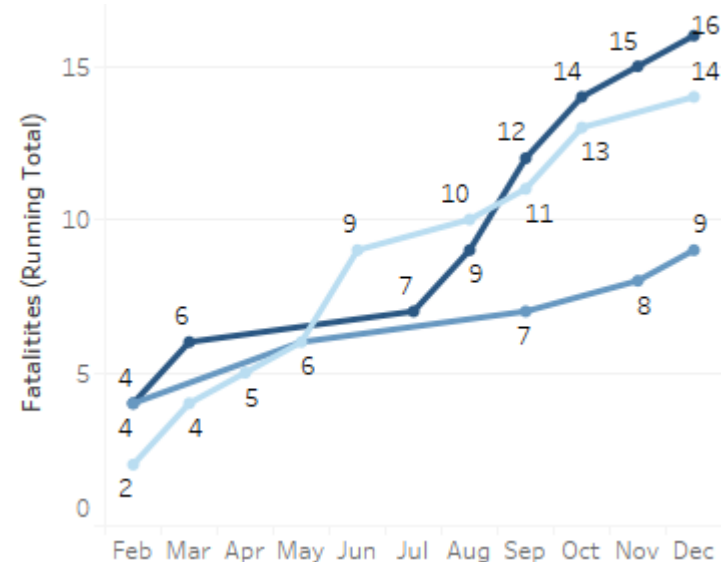

GEORGIA TRAFFIC SAFETY FACTS

Troup County

Fatal Crashes | Location

Fatalities, Crashes, & Injuries

Fatalities | Running Total by Month

Alcohol & Speed-Related Fatalities

Passenger Fatalities Restraint Use

Motorcyclists Fatalities