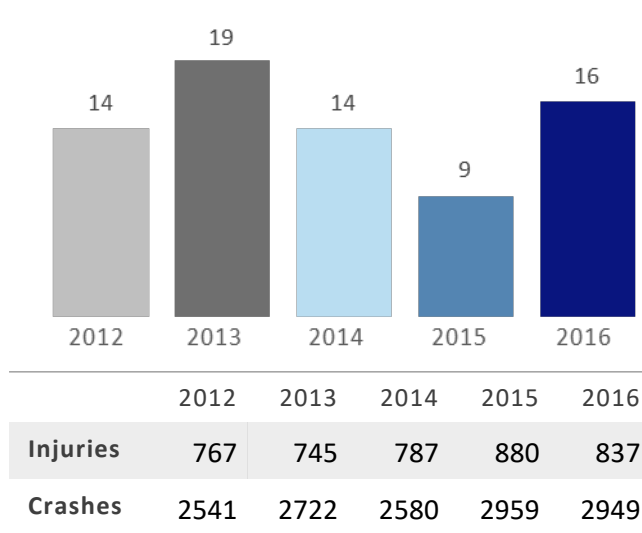

GEORGIA TRAFFIC SAFETY FACTS

Troup County

Fatal Crashes | Location

Fatalities, Crashes, & Injuries

Fatalities | Running Total by Month

Alcohol & Speed-Related Fatalities

Passenger Fatalities Restraint Use

Motorcyclists Fatalities