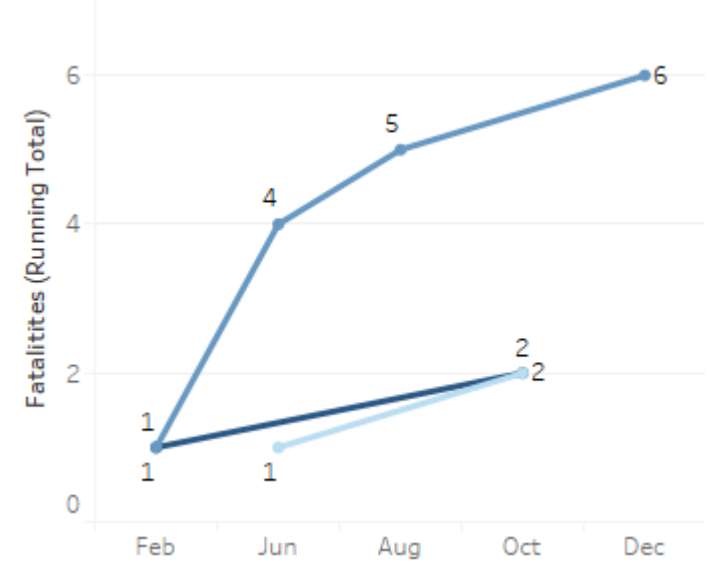

GEORGIA TRAFFIC SAFETY FACTS

Treutlen County

Fatal Crashes | Location

Fatalities, Crashes, & Injuries

Fatalities | Running Total by Month

Alcohol & Speed-Related Fatalities

Passenger Fatalities Restraint Use