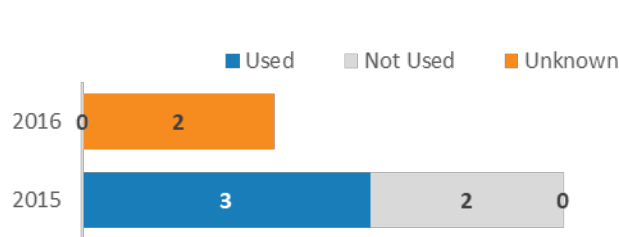

GEORGIA TRAFFIC SAFETY FACTS

Treutlen County

Fatal Crashes | Location

Fatalities, Crashes, & Injuries

Fatalities | Running Total by Month

Alcohol & Speed-Related Fatalities

Passenger Fatalities Restraint Use