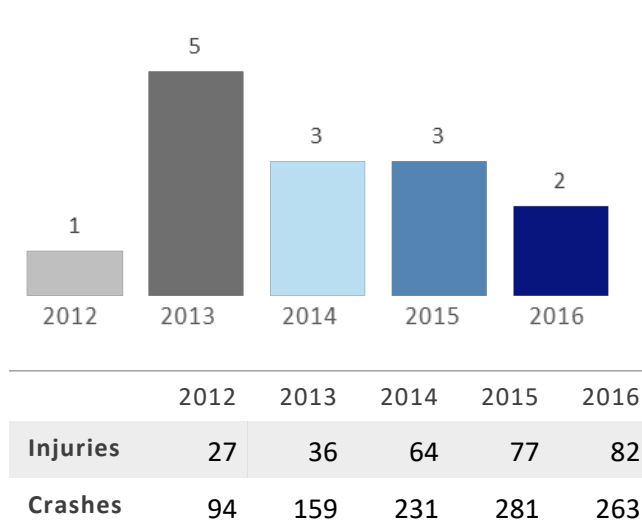

GEORGIA TRAFFIC SAFETY FACTS

Towns County

Fatal Crashes | Location

Fatalities, Crashes, & Injuries

Fatalities | Running Total by Month

Alcohol & Speed-Related Fatalities

Passenger Fatalities Restraint Use

Non-Motorist Fatalities

Motorcyclists Fatalities