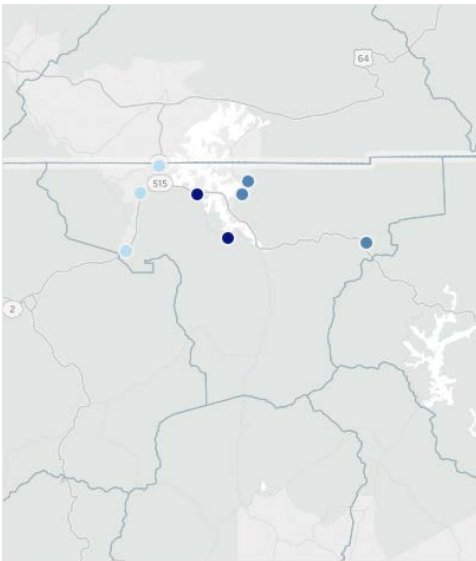

GEORGIA TRAFFIC SAFETY FACTS

Towns County

Fatal Crashes | Location

Fatalities, Crashes, & Injuries

Fatalities | Running Total by Month

Alcohol & Speed-Related Fatalities

Passenger Fatalities Restraint Use

Non-Motorist Fatalities

Motorcyclists Fatalities