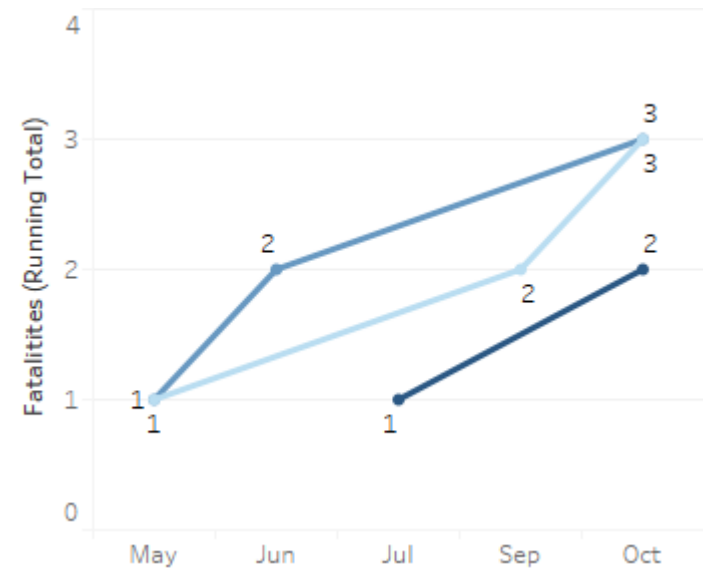

GEORGIA TRAFFIC SAFETY FACTS

Towns County

Fatal Crashes | Location

Fatalities, Crashes, & Injuries

Fatalities | Running Total by Month

Alcohol & Speed-Related Fatalities

Passenger Fatalities Restraint Use

Non-Motorist Fatalities

Motorcyclists Fatalities