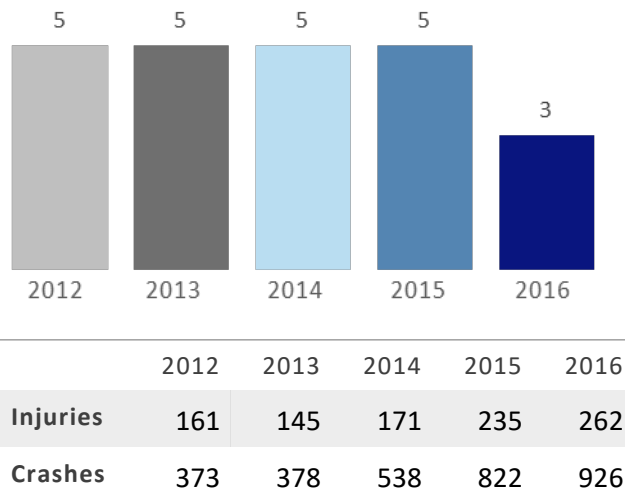

GEORGIA TRAFFIC SAFETY FACTS

Toombs County

Fatal Crashes | Location

Fatalities, Crashes, & Injuries

Fatalities | Running Total by Month

Alcohol & Speed-Related Fatalities

Passenger Fatalities Restraint Use

Motorcyclists Fatalities