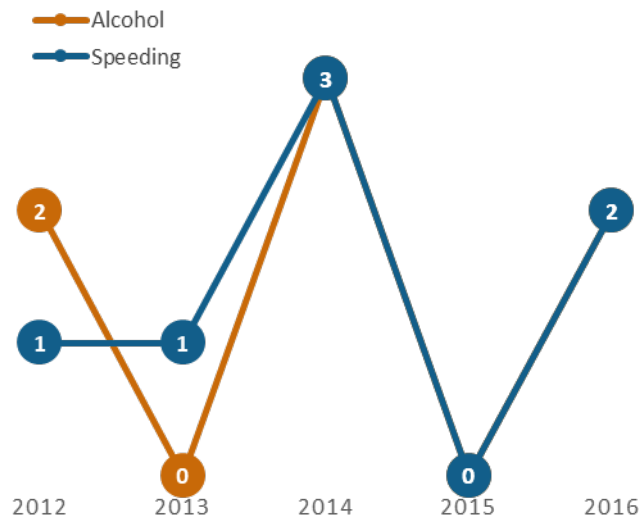

GEORGIA TRAFFIC SAFETY FACTS

Screven County

Fatal Crashes | Location

Fatalities, Crashes, & Injuries

Fatalities | Running Total by Month

Alcohol & Speed-Related Fatalities

Passenger Fatalities Restraint Use