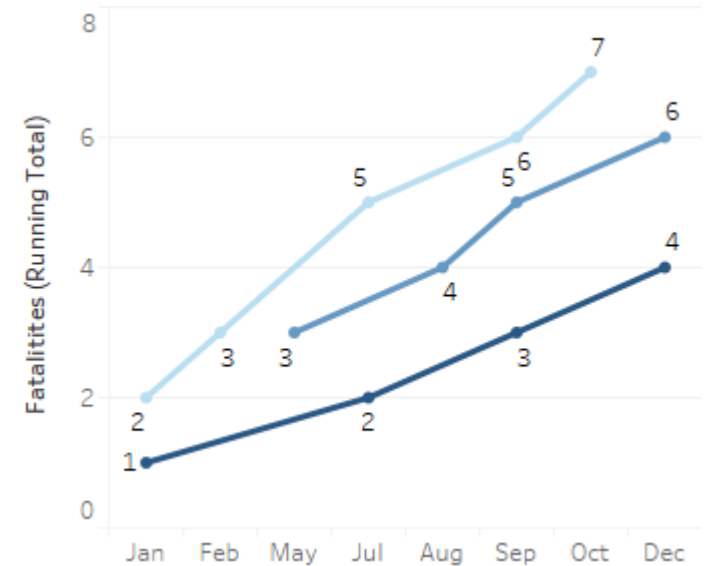

GEORGIA TRAFFIC SAFETY FACTS

Screven County

Fatal Crashes | Location

Fatalities, Crashes, & Injuries

Fatalities | Running Total by Month

Alcohol & Speed-Related Fatalities

Passenger Fatalities Restraint Use