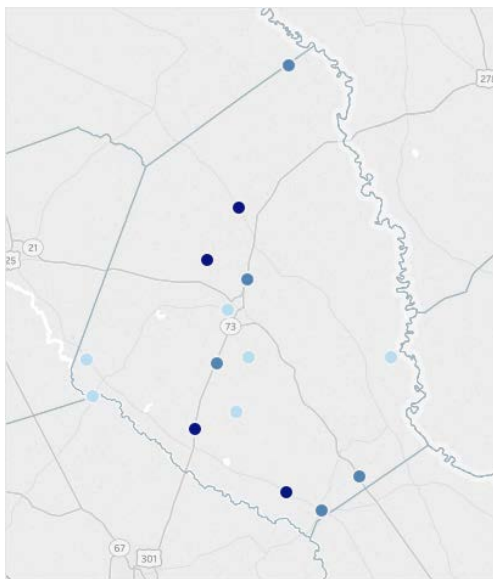

GEORGIA TRAFFIC SAFETY FACTS

Screven County

Fatal Crashes | Location

Fatalities, Crashes, & Injuries

Fatalities | Running Total by Month

Alcohol & Speed-Related Fatalities

Passenger Fatalities Restraint Use

Non-Motorist Fatalities

Motorcyclists Fatalities