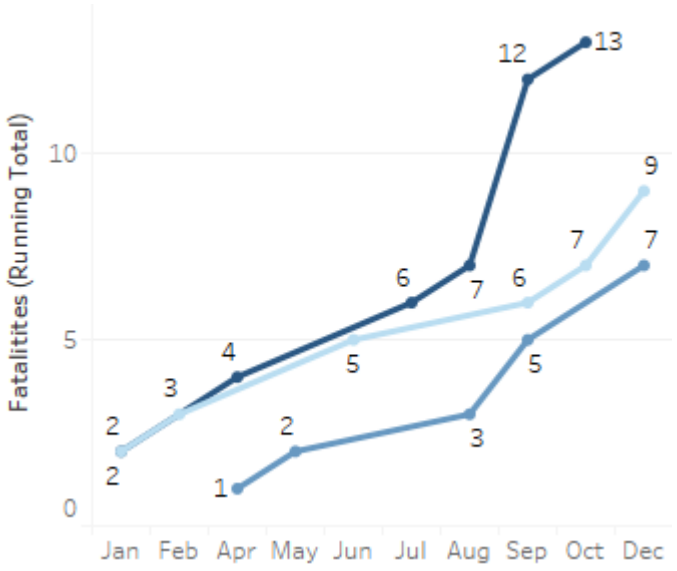

GEORGIA TRAFFIC SAFETY FACTS

Rockdale County

Fatal Crashes | Location

Fatalities, Crashes, & Injuries

Fatalities | Running Total by Month

Alcohol & Speed-Related Fatalities

Passenger Fatalities Restraint Use

Non-Motorist Fatalities

Motorcyclists Fatalities