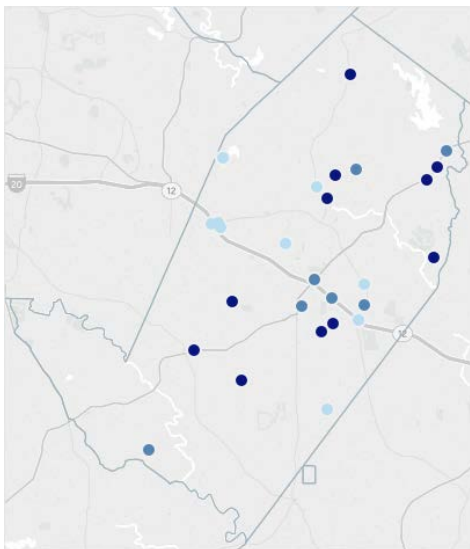

GEORGIA TRAFFIC SAFETY FACTS

Rockdale County

Fatal Crashes | Location

Fatalities, Crashes, & Injuries

Fatalities | Running Total by Month

Alcohol & Speed-Related Fatalities

Passenger Fatalities Restraint Use

Non-Motorist Fatalities

Motorcyclists Fatalities