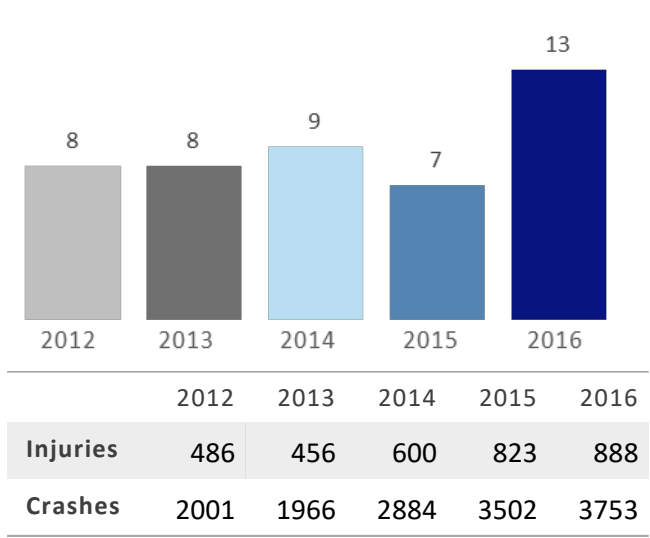

GEORGIA TRAFFIC SAFETY FACTS

Rockdale County

Fatal Crashes | Location

Fatalities, Crashes, & Injuries

Fatalities | Running Total by Month

Alcohol & Speed-Related Fatalities

Passenger Fatalities Restraint Use