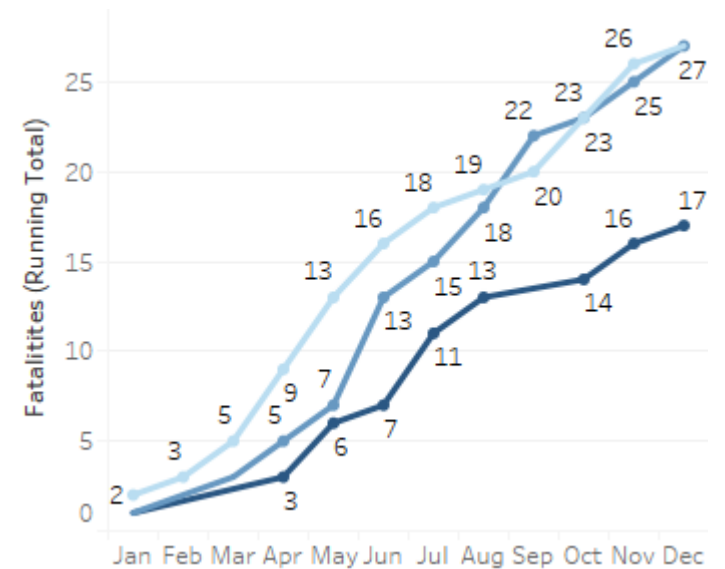

GEORGIA TRAFFIC SAFETY FACTS

Richmond County

Fatal Crashes | Location

Fatalities, Crashes, & Injuries

Fatalities | Running Total by Month

Alcohol & Speed-Related Fatalities

Passenger Fatalities Restraint Use

Motorcyclists Fatalities

Non-Motorist Fatalities