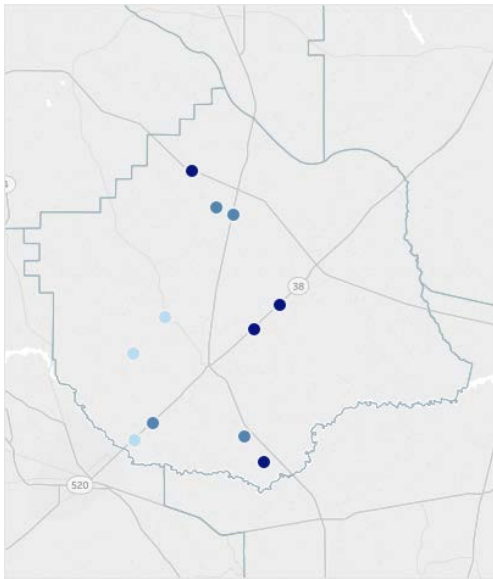

GEORGIA TRAFFIC SAFETY FACTS

Pierce County

Fatal Crashes | Location

Fatalities, Crashes, & Injuries

Fatalities | Running Total by Month

Alcohol & Speed-Related Fatalities

Passenger Fatalities Restraint Use

Non-Motorist Fatalities

Motorcyclists Fatalities