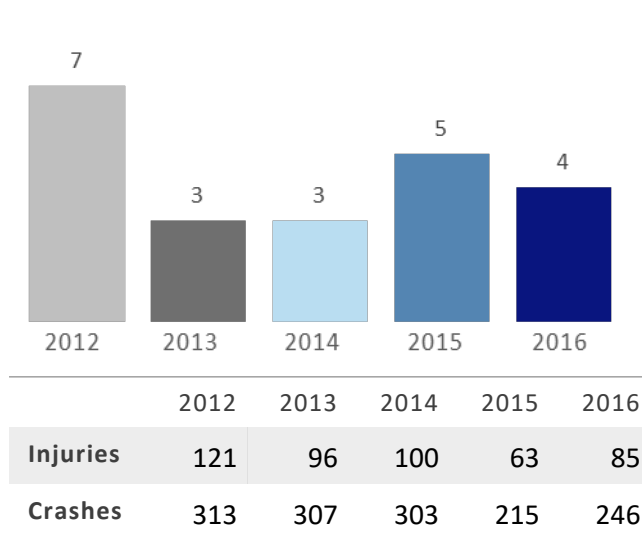

GEORGIA TRAFFIC SAFETY FACTS

Pierce County

Fatal Crashes | Location

Fatalities, Crashes, & Injuries

Fatalities | Running Total by Month

Alcohol & Speed-Related Fatalities

Passenger Fatalities Restraint Use

Non-Motorist Fatalities

Motorcyclists Fatalities