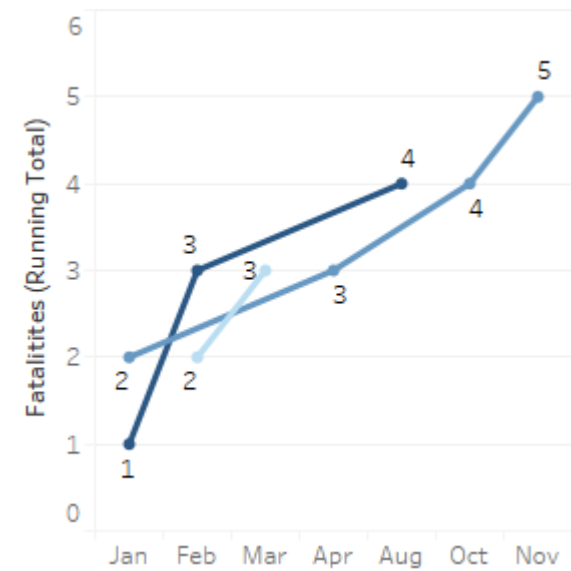

GEORGIA TRAFFIC SAFETY FACTS

Pierce County

Fatal Crashes | Location

Fatalities, Crashes, & Injuries

Fatalities | Running Total by Month

Alcohol & Speed-Related Fatalities

Passenger Fatalities Restraint Use

Non-Motorist Fatalities

Motorcyclists Fatalities