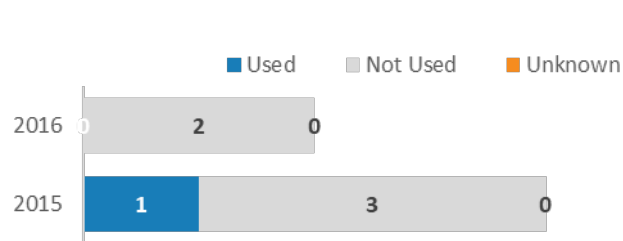

GEORGIA TRAFFIC SAFETY FACTS

Pierce County

Fatal Crashes | Location

Fatalities, Crashes, & Injuries

Fatalities | Running Total by Month

Alcohol & Speed-Related Fatalities

Passenger Fatalities Restraint Use

Non-Motorist Fatalities