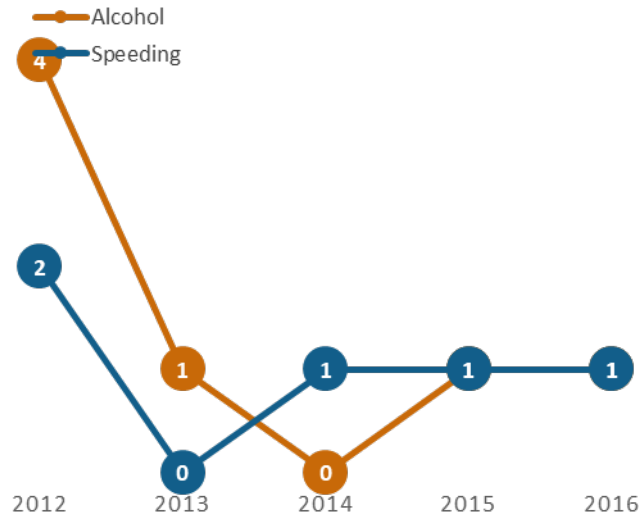

GEORGIA TRAFFIC SAFETY FACTS

Pierce County

Fatal Crashes | Location

Fatalities, Crashes, & Injuries

Fatalities | Running Total by Month

Alcohol & Speed-Related Fatalities

Passenger Fatalities Restraint Use

Non-Motorist Fatalities

Motorcyclists Fatalities