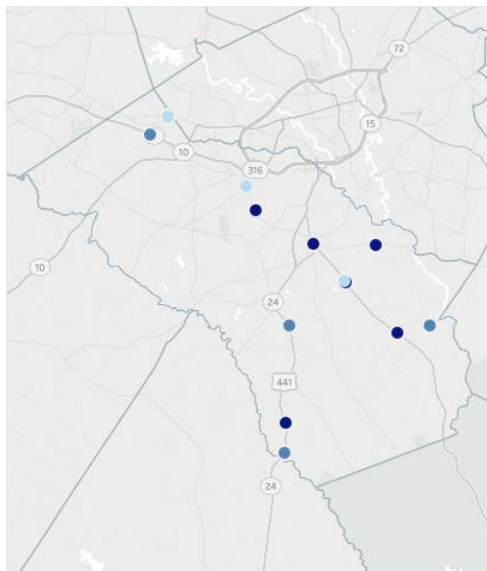

GEORGIA TRAFFIC SAFETY FACTS

Oconee County

Fatal Crashes | Location

Fatalities, Crashes, & Injuries

Fatalities | Running Total by Month

Alcohol & Speed-Related Fatalities

Passenger Fatalities Restraint Use

Motorcyclists Fatalities