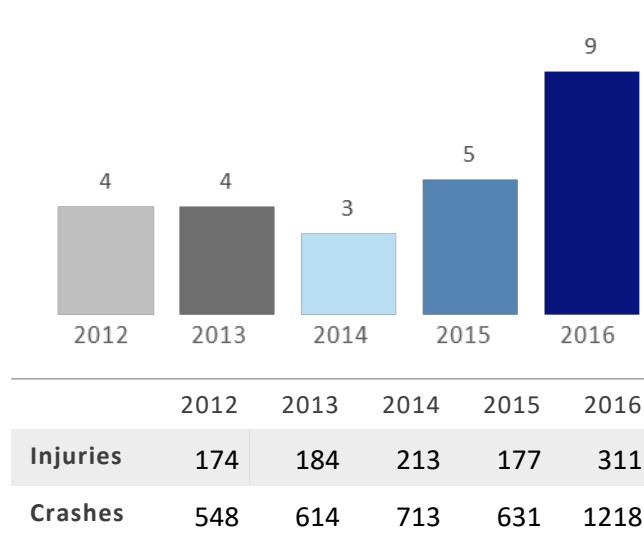

GEORGIA TRAFFIC SAFETY FACTS

Oconee County

Fatal Crashes | Location

Fatalities, Crashes, & Injuries

Fatalities | Running Total by Month

Alcohol & Speed-Related Fatalities

Passenger Fatalities Restraint Use

Motorcyclists Fatalities