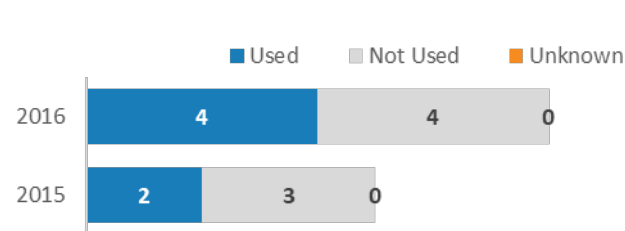

GEORGIA TRAFFIC SAFETY FACTS

Oconee County

Fatal Crashes | Location

Fatalities, Crashes, & Injuries

Fatalities | Running Total by Month

Alcohol & Speed-Related Fatalities

Passenger Fatalities Restraint Use

Motorcyclists Fatalities