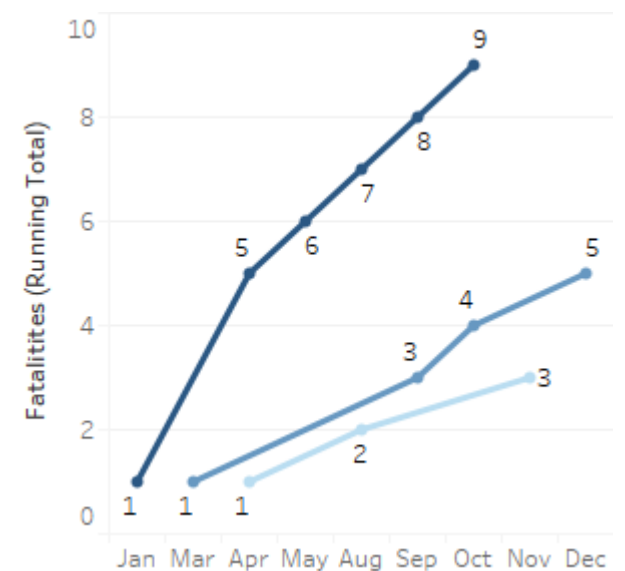

GEORGIA TRAFFIC SAFETY FACTS

Oconee County

Fatal Crashes | Location

Fatalities, Crashes, & Injuries

Fatalities | Running Total by Month

Alcohol & Speed-Related Fatalities

Passenger Fatalities Restraint Use

Motorcyclists Fatalities