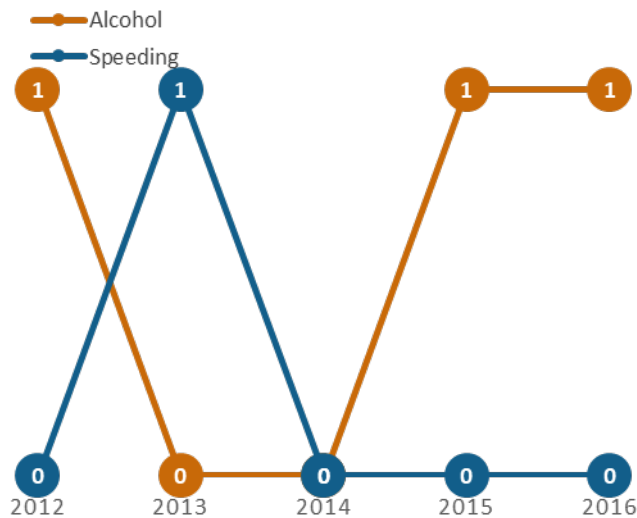

GEORGIA TRAFFIC SAFETY FACTS

Oconee County

Fatal Crashes | Location

Fatalities, Crashes, & Injuries

Fatalities | Running Total by Month

Alcohol & Speed-Related Fatalities

Passenger Fatalities Restraint Use

Motorcyclists Fatalities