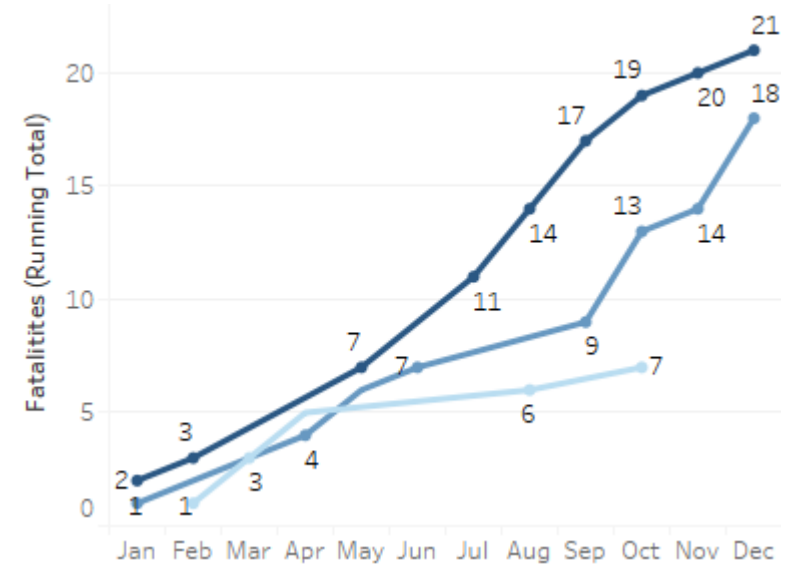

GEORGIA TRAFFIC SAFETY FACTS

Newton County

Fatal Crashes | Location

Fatalities, Crashes, & Injuries

Fatalities | Running Total by Month

Alcohol & Speed-Related Fatalities

Passenger Fatalities Restraint Use

Motorcyclists Fatalities