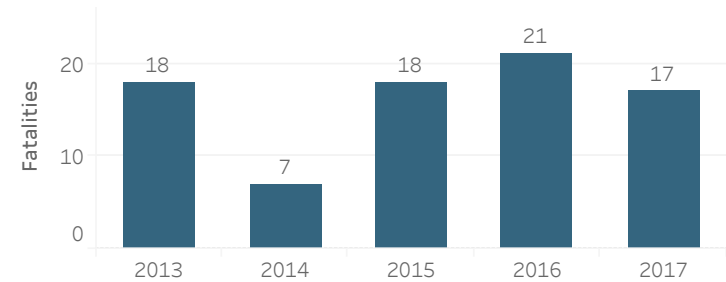

All Traffic Fatalities | 2013-2017