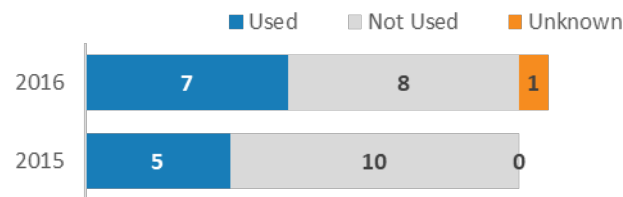

GEORGIA TRAFFIC SAFETY FACTS

Newton County

Fatal Crashes | Location

Fatalities, Crashes, & Injuries

Fatalities | Running Total by Month

Alcohol & Speed-Related Fatalities

Passenger Fatalities Restraint Use

Motorcyclists Fatalities