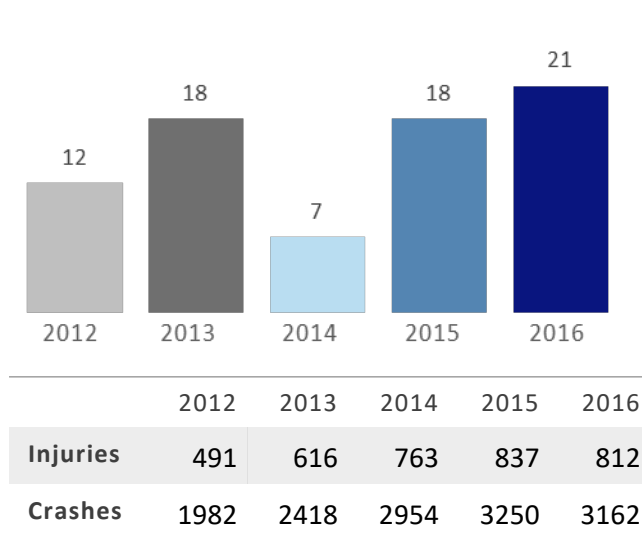

GEORGIA TRAFFIC SAFETY FACTS

Newton County

Fatal Crashes | Location

Fatalities, Crashes, & Injuries

Fatalities | Running Total by Month

Alcohol & Speed-Related Fatalities

Passenger Fatalities Restraint Use

Motorcyclists Fatalities