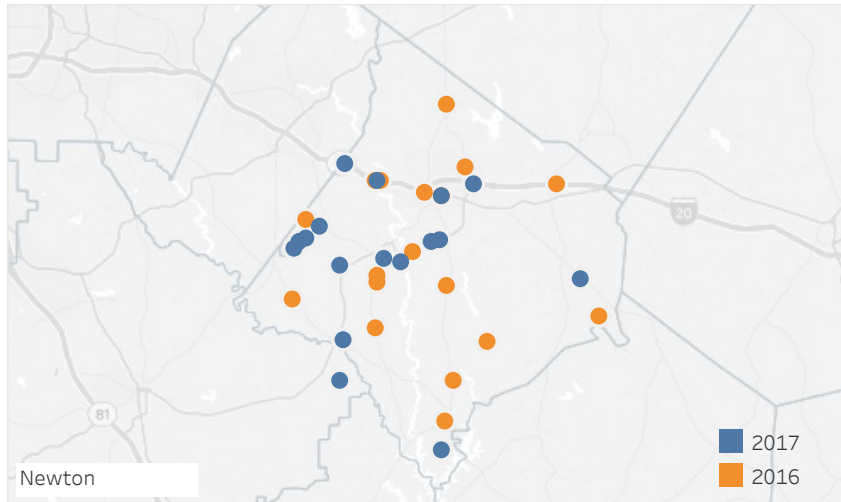

GEORGIA COUNTY FACT SHEETS

Newton County

Fatal Crashes | 2016-2017

Crashes & Injuries | 2013-2017

	2013	2014	2015	2016	2017
Total Crashes	2,418	2,954	3,250	3,162	1,284
Total Injuries	972	1,195	1,261	1,315	575

Passenger Vehicle Occupant Fatalities Restraint Use | 2016-2017

2017	Restrained	6
	Unrestrained	8
	Unknown	0
2016	Restrained	7
	Unrestrained	8
	Unknown	1

All Traffic Fatalities | 2013-2017

Traffic Fatalities by Type | 2013-2017