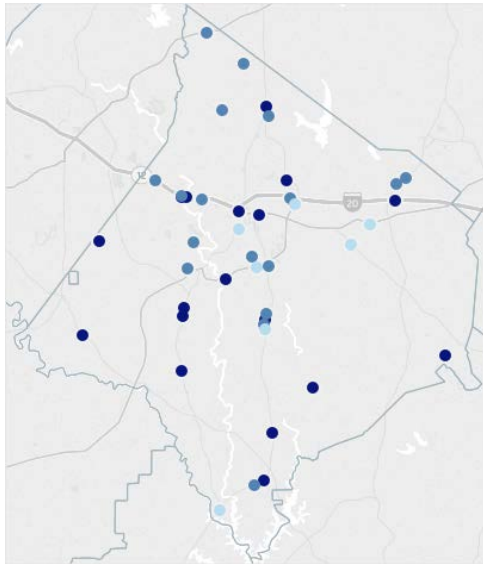

GEORGIA TRAFFIC SAFETY FACTS

Newton County

Fatal Crashes | Location

Fatalities, Crashes, & Injuries

Fatalities | Running Total by Month

Alcohol & Speed-Related Fatalities

Passenger Fatalities Restraint Use

Motorcyclists Fatalities

Non-Motorist Fatalities