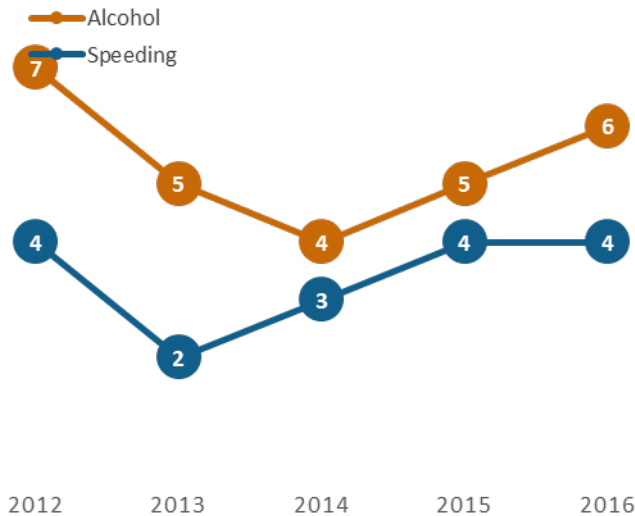

# GEORGIA TRAFFIC SAFETY FACTS

## Muscogee County

Fatal Crashes | Location

Fatalities, Crashes, & Injuries

Fatalities | Running Total by Month

Alcohol & Speed-Related Fatalities

Passenger Fatalities Restraint Use

Non-Motorist Fatalities

Motorcyclists Fatalities