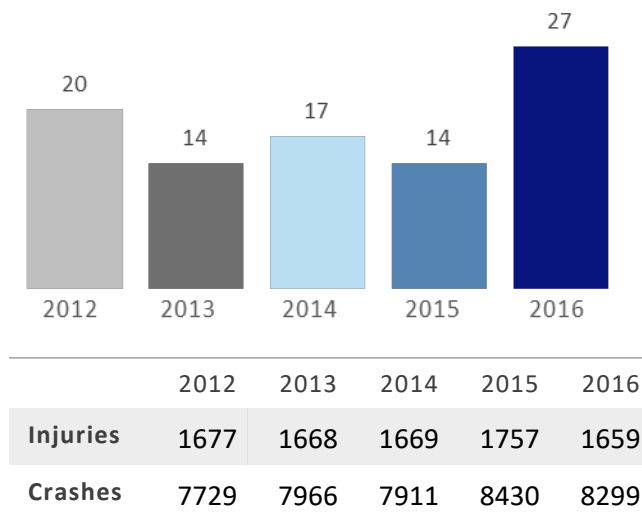

# GEORGIA TRAFFIC SAFETY FACTS

## Muscogee County

Fatal Crashes | Location

Fatalities, Crashes, & Injuries

Fatalities | Running Total by Month

Alcohol & Speed-Related Fatalities

Passenger Fatalities Restraint Use

Non-Motorist Fatalities

Motorcyclists Fatalities