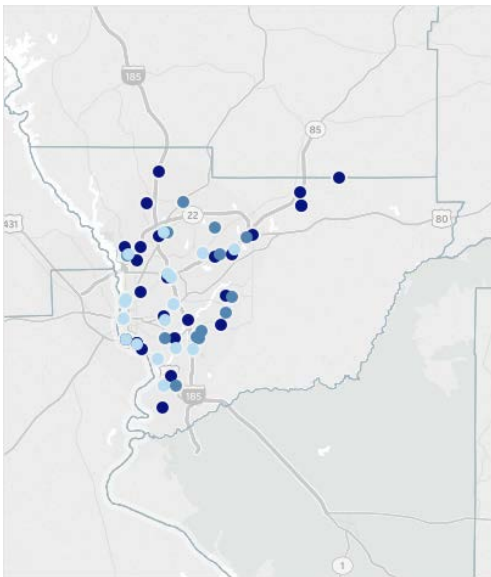

# GEORGIA TRAFFIC SAFETY FACTS

## Muscogee County

Fatal Crashes | Location

Fatalities, Crashes, & Injuries

Fatalities | Running Total by Month

Alcohol & Speed-Related Fatalities

Passenger Fatalities Restraint Use

Non-Motorist Fatalities

Motorcyclists Fatalities