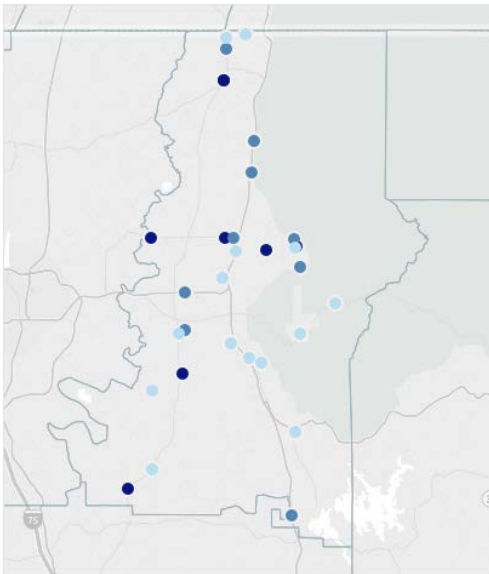

# GEORGIA TRAFFIC SAFETY FACTS

## Murray County

Fatal Crashes | Location

Fatalities, Crashes, & Injuries

Fatalities | Running Total by Month

Alcohol & Speed-Related Fatalities

Passenger Fatalities Restraint Use

Non-Motorist Fatalities

Motorcyclists Fatalities