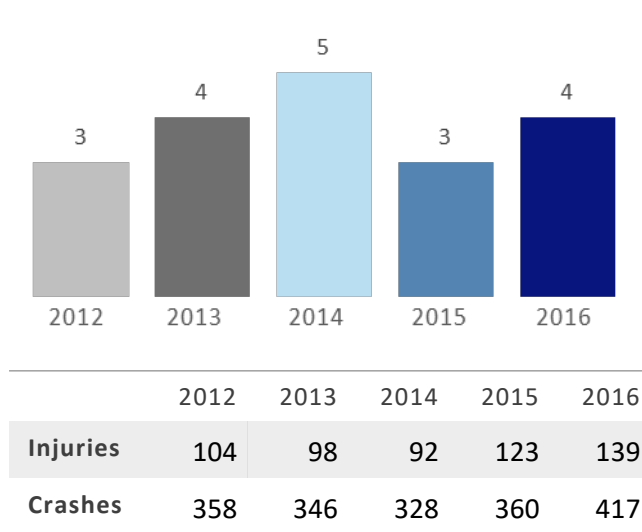

# GEORGIA TRAFFIC SAFETY FACTS

## Mitchell County

Fatal Crashes | Location

Fatalities, Crashes, & Injuries

Fatalities | Running Total by Month

Alcohol & Speed-Related Fatalities

Passenger Fatalities Restraint Use

Motorcyclists Fatalities