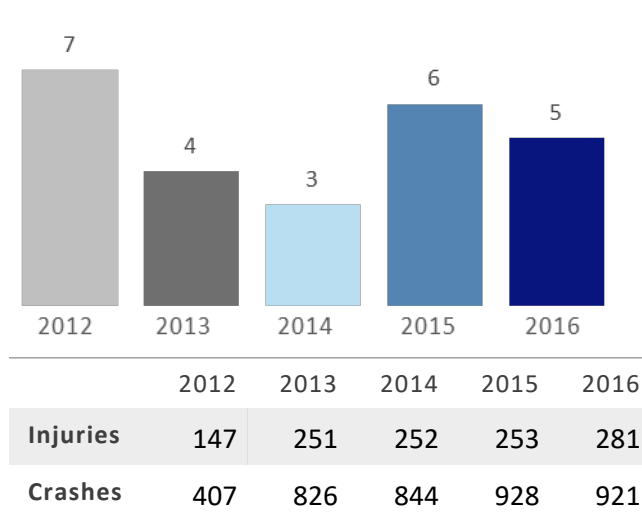

# GEORGIA TRAFFIC SAFETY FACTS

## Lumpkin County

Fatal Crashes | Location

Fatalities, Crashes, & Injuries

Fatalities | Running Total by Month

Alcohol & Speed-Related Fatalities

Passenger Fatalities Restraint Use

Motorcyclists Fatalities

Non-Motorist Fatalities