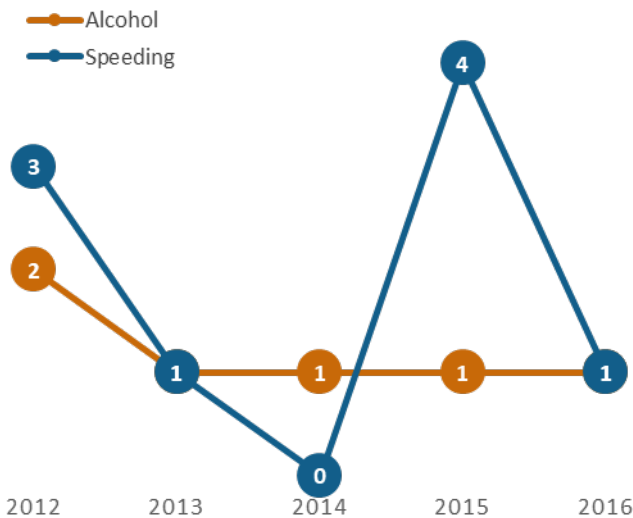

# GEORGIA TRAFFIC SAFETY FACTS

## Lumpkin County

Fatal Crashes | Location

Fatalities, Crashes, & Injuries

Fatalities | Running Total by Month

Alcohol & Speed-Related Fatalities

Passenger Fatalities Restraint Use

Motorcyclists Fatalities

Non-Motorist Fatalities