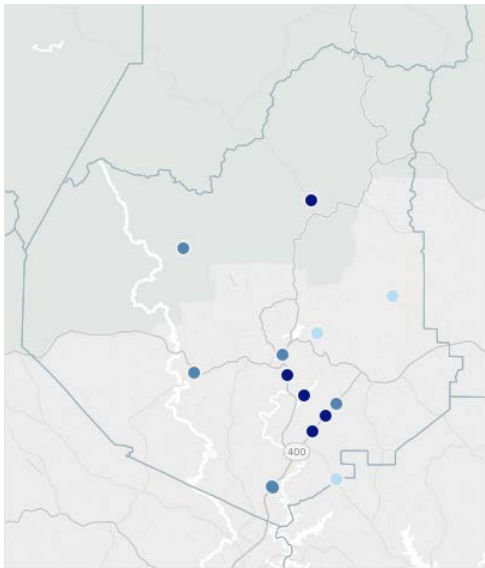

# GEORGIA TRAFFIC SAFETY FACTS

## Lumpkin County

Fatal Crashes | Location

Fatalities, Crashes, & Injuries

Fatalities | Running Total by Month

Alcohol & Speed-Related Fatalities

Passenger Fatalities Restraint Use

Motorcyclists Fatalities

Non-Motorist Fatalities