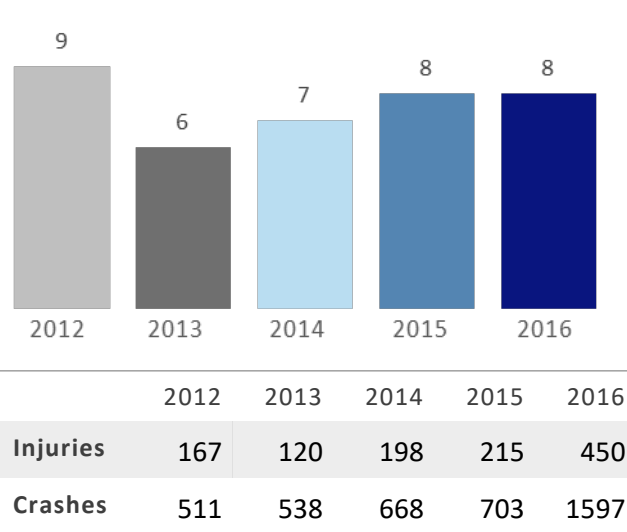

GEORGIA TRAFFIC SAFETY FACTS

Liberty County

Fatal Crashes | Location

Fatalities, Crashes, & Injuries

Fatalities | Running Total by Month

Alcohol & Speed-Related Fatalities

Passenger Fatalities Restraint Use