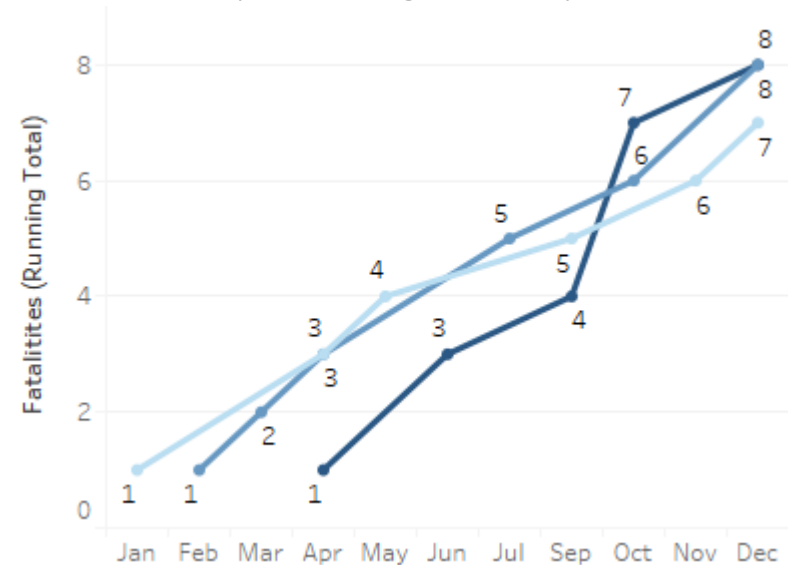

GEORGIA TRAFFIC SAFETY FACTS

Liberty County

Fatal Crashes | Location

Fatalities, Crashes, & Injuries

Fatalities | Running Total by Month

Alcohol & Speed-Related Fatalities

Passenger Fatalities Restraint Use

Motorcyclists Fatalities

Non-Motorist Fatalities