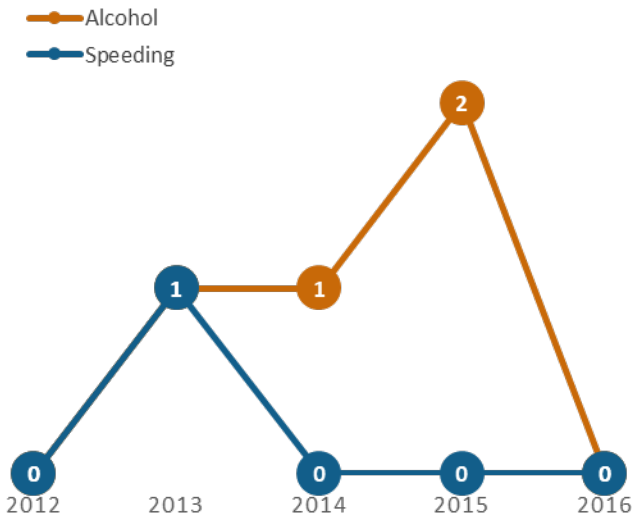

GEORGIA TRAFFIC SAFETY FACTS

Lee County

Fatal Crashes | Location

Fatalities, Crashes, & Injuries

Fatalities | Running Total by Month

Alcohol & Speed-Related Fatalities

Passenger Fatalities Restraint Use

Motorcyclists Fatalities