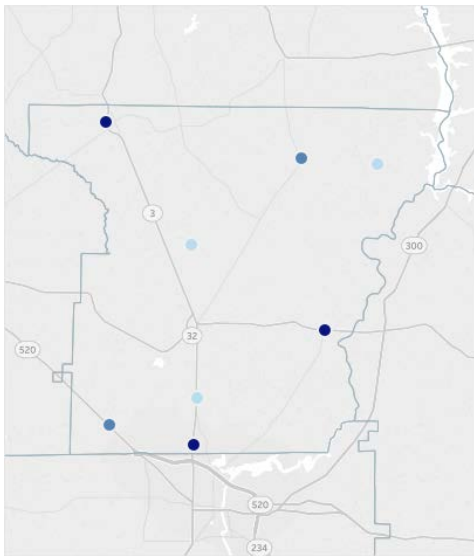

GEORGIA TRAFFIC SAFETY FACTS

Lee County

Fatal Crashes | Location

Fatalities, Crashes, & Injuries

Fatalities | Running Total by Month

Alcohol & Speed-Related Fatalities

Passenger Fatalities Restraint Use

Motorcyclists Fatalities