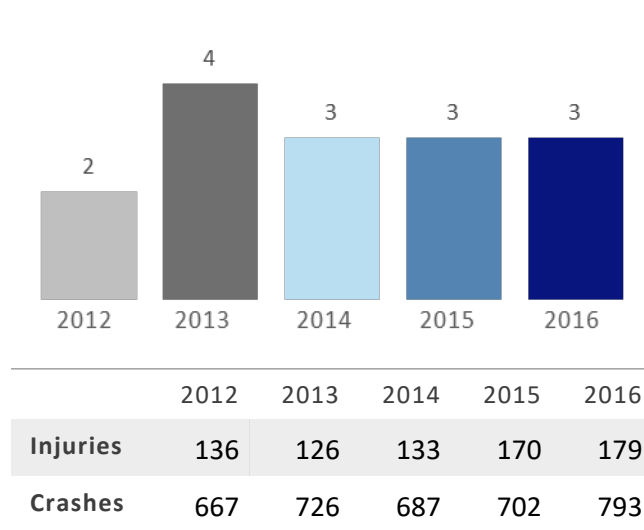

GEORGIA TRAFFIC SAFETY FACTS

Lee County

Fatal Crashes | Location

Fatalities, Crashes, & Injuries

Fatalities | Running Total by Month

Alcohol & Speed-Related Fatalities

Passenger Fatalities Restraint Use

Motorcyclists Fatalities