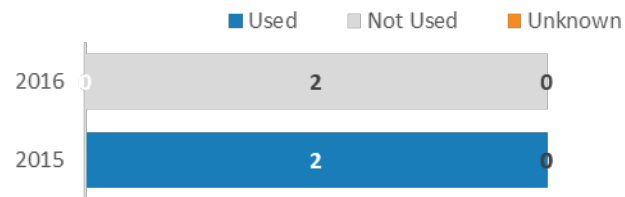

GEORGIA TRAFFIC SAFETY FACTS

Lee County

Fatal Crashes | Location

Fatalities, Crashes, & Injuries

Fatalities | Running Total by Month

Alcohol & Speed-Related Fatalities

Passenger Fatalities Restraint Use

Motorcyclists Fatalities