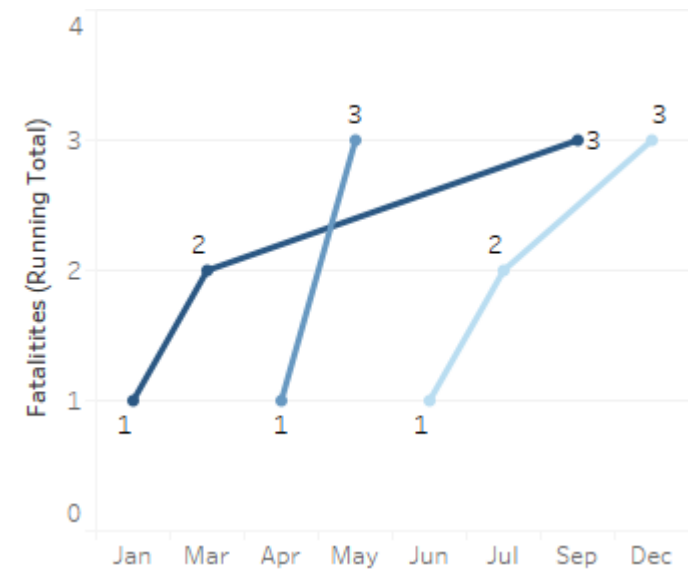

GEORGIA TRAFFIC SAFETY FACTS

Lee County

Fatal Crashes | Location

Fatalities, Crashes, & Injuries

Fatalities | Running Total by Month

Alcohol & Speed-Related Fatalities

Passenger Fatalities Restraint Use

Motorcyclists Fatalities