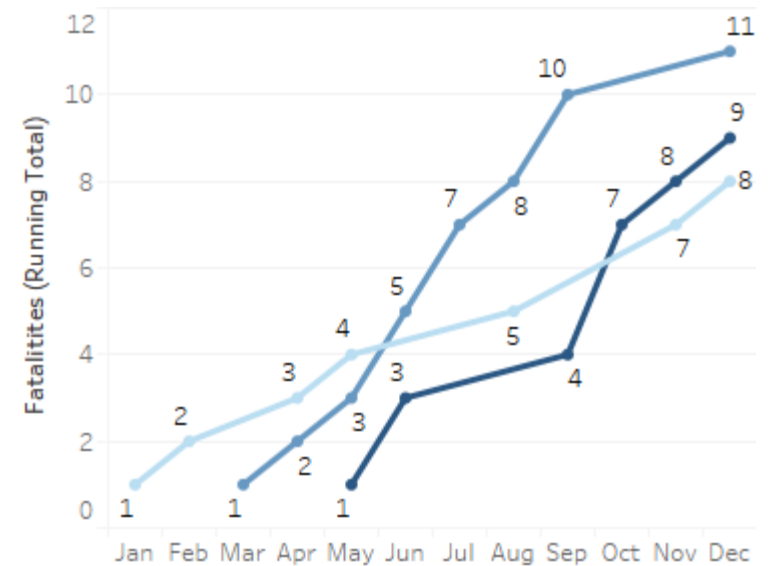

GEORGIA TRAFFIC SAFETY FACTS

Laurens County

Fatal Crashes | Location

Fatalities, Crashes, & Injuries

Fatalities | Running Total by Month

Alcohol & Speed-Related Fatalities

Passenger Fatalities Restraint Use

Motorcyclists Fatalities

Non-Motorist Fatalities