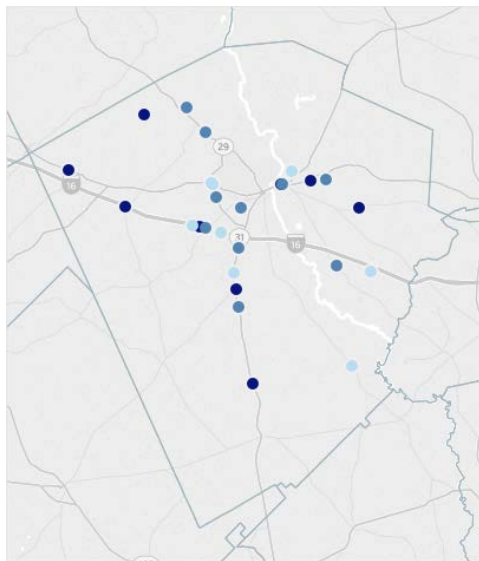

GEORGIA TRAFFIC SAFETY FACTS

Laurens County

Fatal Crashes | Location

Fatalities, Crashes, & Injuries

Fatalities | Running Total by Month

Alcohol & Speed-Related Fatalities

Passenger Fatalities Restraint Use

Motorcyclists Fatalities

Non-Motorist Fatalities