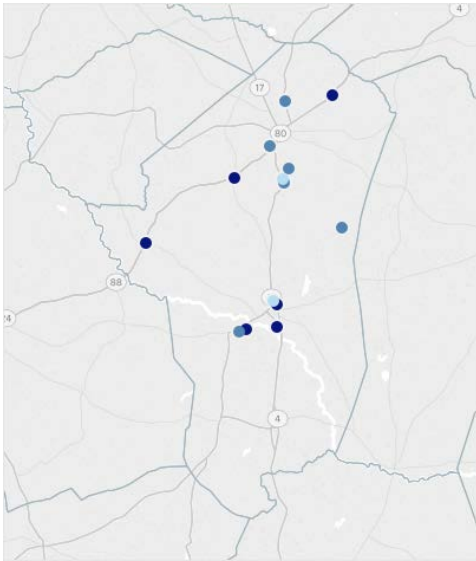

# GEORGIA TRAFFIC SAFETY FACTS

## Jefferson County

Fatal Crashes | Location

Fatalities, Crashes, & Injuries

Fatalities | Running Total by Month

Alcohol & Speed-Related Fatalities

Passenger Fatalities Restraint Use

Non-Motorist Fatalities

Motorcyclists Fatalities