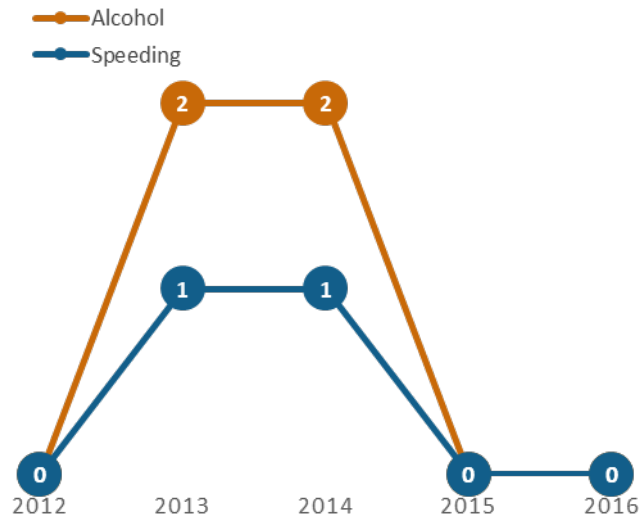

GEORGIA TRAFFIC SAFETY FACTS

Jeff Davis County

Fatal Crashes | Location

Fatalities, Crashes, & Injuries

Fatalities | Running Total by Month

Alcohol & Speed-Related Fatalities

Passenger Fatalities Restraint Use