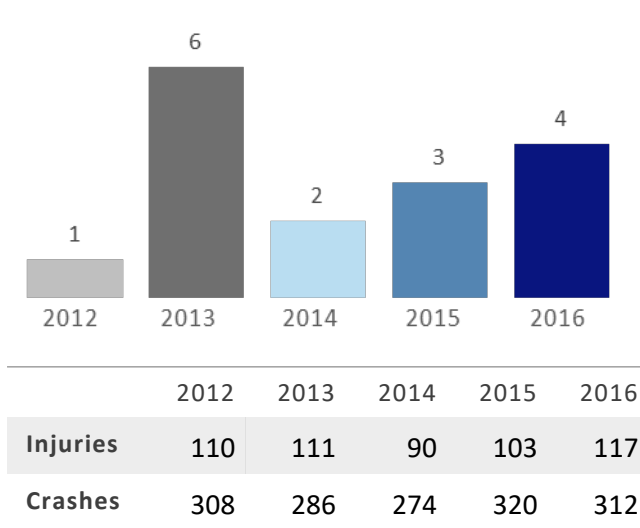

GEORGIA TRAFFIC SAFETY FACTS

Jeff Davis County

Fatal Crashes | Location

Fatalities, Crashes, & Injuries

Fatalities | Running Total by Month

Alcohol & Speed-Related Fatalities

Passenger Fatalities Restraint Use