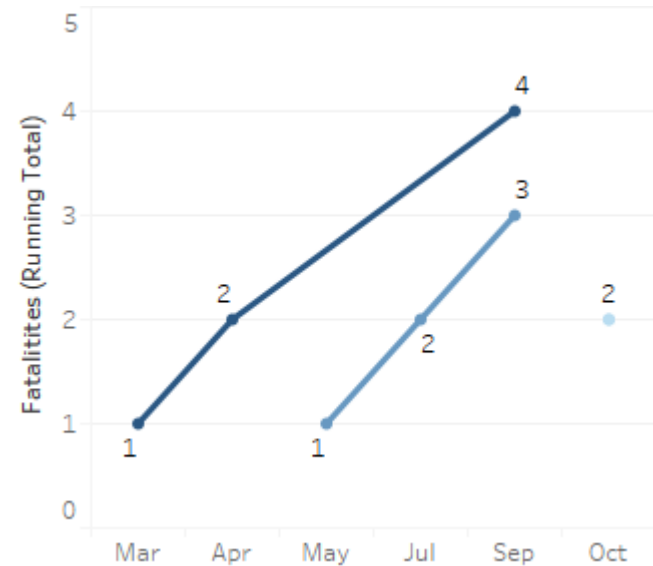

GEORGIA TRAFFIC SAFETY FACTS

Jeff Davis County

Fatal Crashes | Location

Fatalities, Crashes, & Injuries

Fatalities | Running Total by Month

Alcohol & Speed-Related Fatalities

Passenger Fatalities Restraint Use