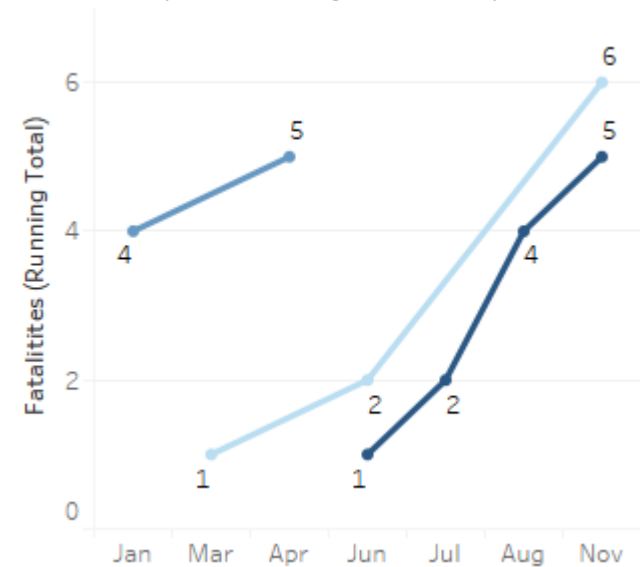

GEORGIA TRAFFIC SAFETY FACTS

Hart County

Fatal Crashes | Location

Fatalities, Crashes, & Injuries

Fatalities | Running Total by Month

Alcohol & Speed-Related Fatalities

Passenger Fatalities Restraint Use

Non-Motorist Fatalities

Motorcyclists Fatalities