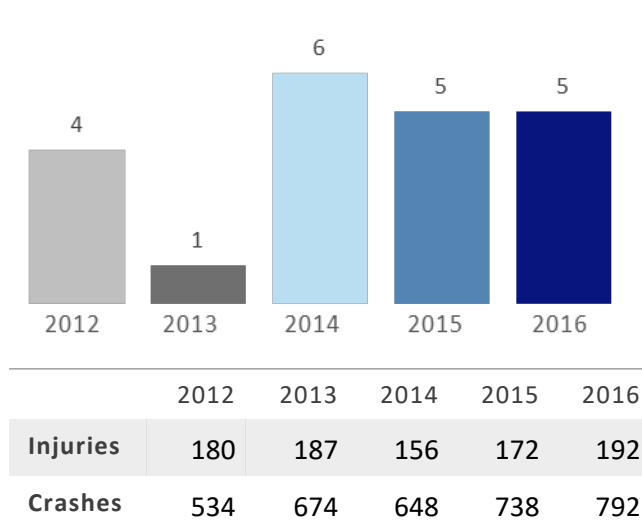

GEORGIA TRAFFIC SAFETY FACTS

Hart County

Fatal Crashes | Location

Fatalities, Crashes, & Injuries

Fatalities | Running Total by Month

Alcohol & Speed-Related Fatalities

Passenger Fatalities Restraint Use

Non-Motorist Fatalities

Motorcyclists Fatalities