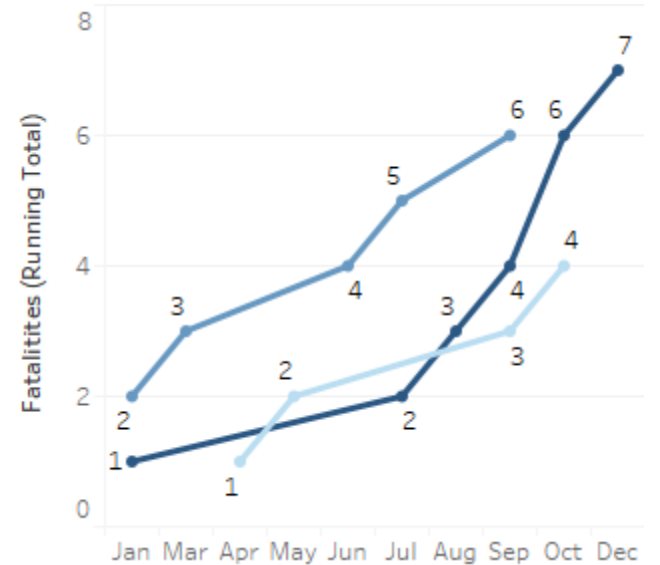

GEORGIA TRAFFIC SAFETY FACTS

Franklin County

Fatal Crashes | Location

Fatalities, Crashes, & Injuries

Fatalities | Running Total by Month

Alcohol & Speed-Related Fatalities

Passenger Fatalities Restraint Use