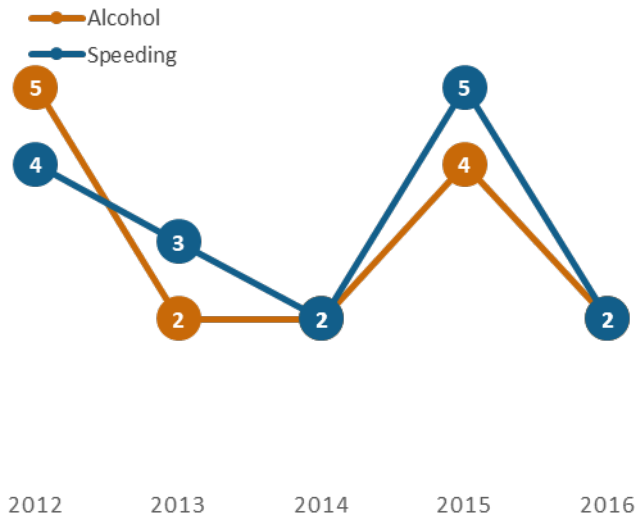

# GEORGIA TRAFFIC SAFETY FACTS

## Forsyth County

Fatal Crashes | Location

Fatalities, Crashes, & Injuries

Fatalities | Running Total by Month

Alcohol & Speed-Related Fatalities

Passenger Fatalities Restraint Use

Motorcyclists Fatalities

Non-Motorist Fatalities