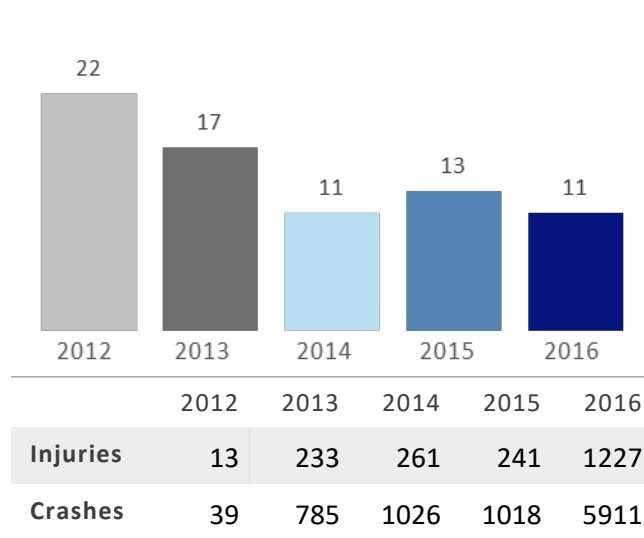

# GEORGIA TRAFFIC SAFETY FACTS

## Forsyth County

Fatal Crashes | Location

Fatalities, Crashes, & Injuries

Fatalities | Running Total by Month

Alcohol & Speed-Related Fatalities

Passenger Fatalities Restraint Use

Motorcyclists Fatalities

Non-Motorist Fatalities