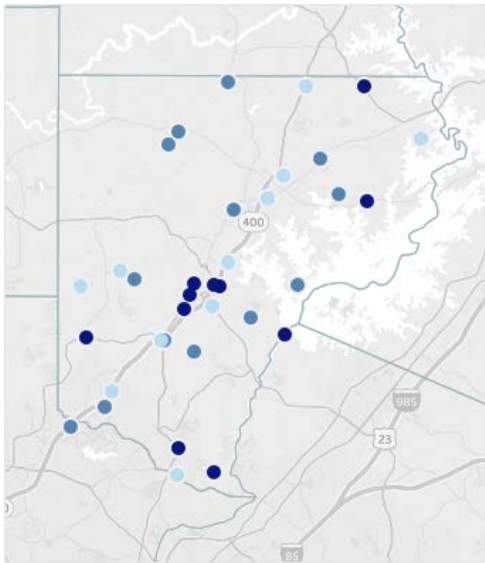

# GEORGIA TRAFFIC SAFETY FACTS

## Forsyth County

Fatal Crashes | Location

Fatalities, Crashes, & Injuries

Fatalities | Running Total by Month

Alcohol & Speed-Related Fatalities

Passenger Fatalities Restraint Use

Motorcyclists Fatalities

Non-Motorist Fatalities