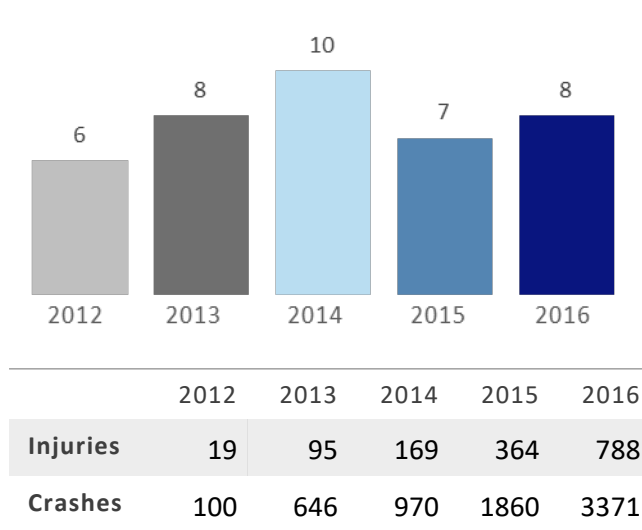

# GEORGIA TRAFFIC SAFETY FACTS

## Fayette County

Fatal Crashes | Location

Fatalities, Crashes, & Injuries

Fatalities | Running Total by Month

Alcohol & Speed-Related Fatalities

Passenger Fatalities Restraint Use

Motorcyclists Fatalities

Non-Motorist Fatalities