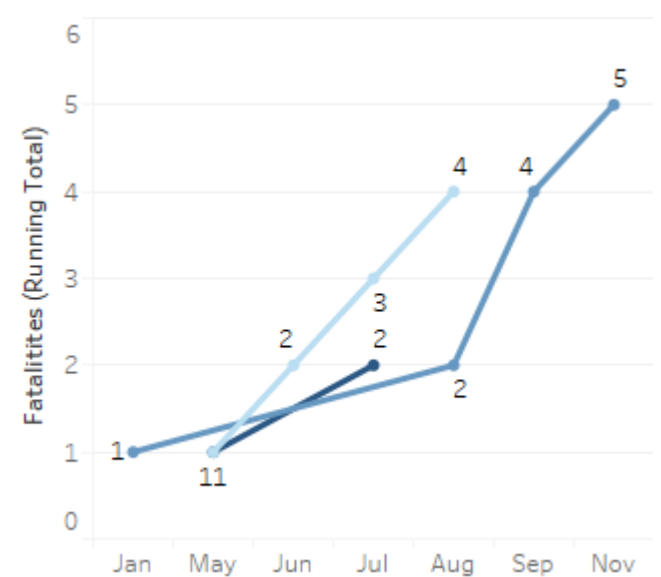

GEORGIA TRAFFIC SAFETY FACTS

Crisp County

Fatal Crashes | Location

Fatalities, Crashes, & Injuries

Fatalities | Running Total by Month

Alcohol & Speed-Related Fatalities

Passenger Fatalities Restraint Use

Motorcyclists Fatalities