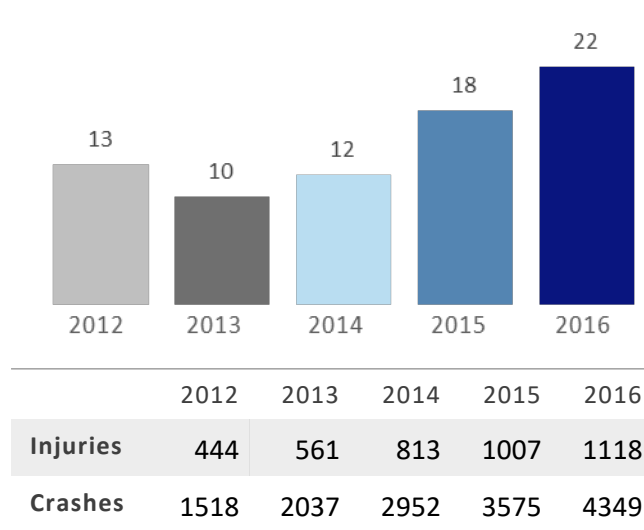

# GEORGIA TRAFFIC SAFETY FACTS

## Coweta County

Fatal Crashes | Location

Fatalities, Crashes, & Injuries

Fatalities | Running Total by Month

Alcohol & Speed-Related Fatalities

Passenger Fatalities Restraint Use

Non-Motorist Fatalities

Motorcyclists Fatalities