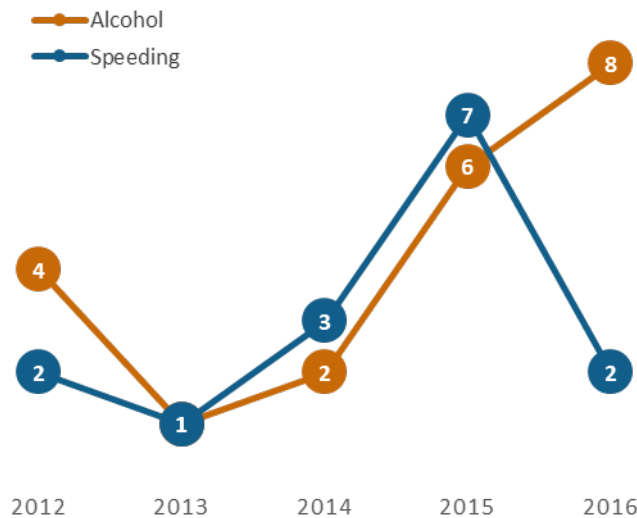

# GEORGIA TRAFFIC SAFETY FACTS

## Coweta County

Fatal Crashes | Location

Fatalities, Crashes, & Injuries

Fatalities | Running Total by Month

Alcohol & Speed-Related Fatalities

Passenger Fatalities Restraint Use

Non-Motorist Fatalities

Motorcyclists Fatalities