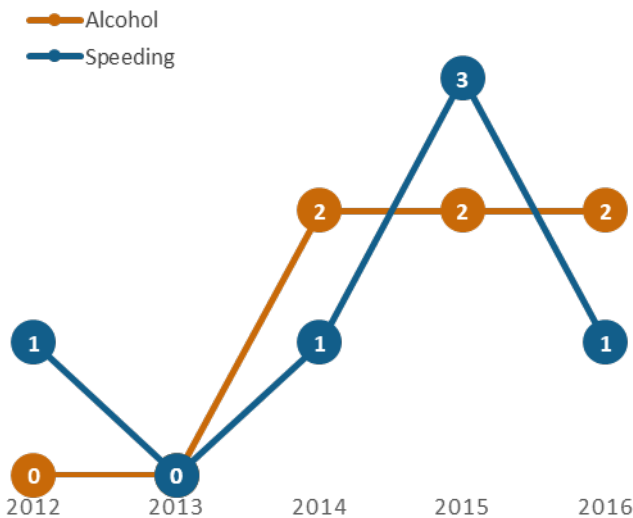

GEORGIA TRAFFIC SAFETY FACTS

Coffee County

Fatal Crashes | Location

Fatalities, Crashes, & Injuries

Fatalities | Running Total by Month

Alcohol & Speed-Related Fatalities

Passenger Fatalities Restraint Use

Motorcyclists Fatalities