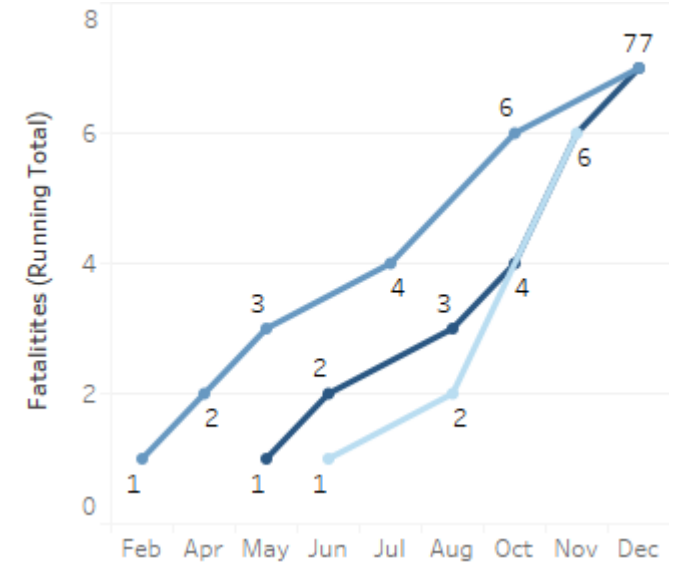

GEORGIA TRAFFIC SAFETY FACTS

Coffee County

Fatal Crashes | Location

Fatalities, Crashes, & Injuries

Fatalities | Running Total by Month

Alcohol & Speed-Related Fatalities

Passenger Fatalities Restraint Use

Motorcyclists Fatalities