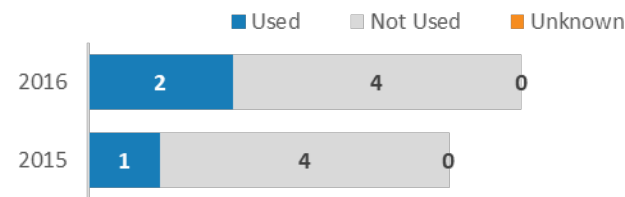

GEORGIA TRAFFIC SAFETY FACTS

Coffee County

Fatal Crashes | Location

Fatalities, Crashes, & Injuries

Fatalities | Running Total by Month

Alcohol & Speed-Related Fatalities

Passenger Fatalities Restraint Use

Motorcyclists Fatalities