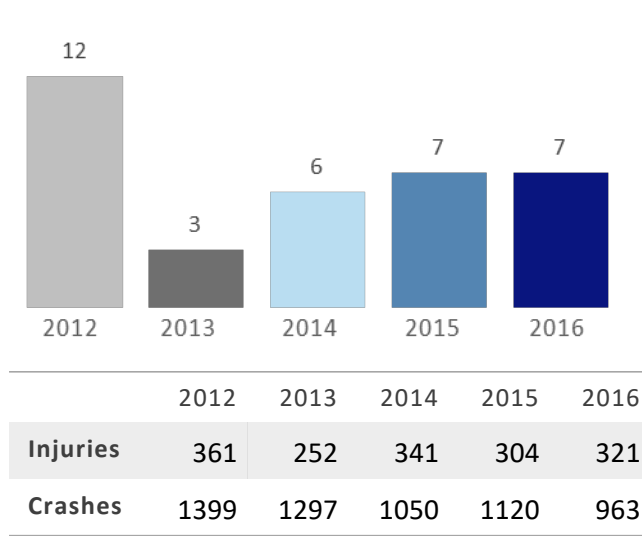

GEORGIA TRAFFIC SAFETY FACTS

Coffee County

Fatal Crashes | Location

Fatalities, Crashes, & Injuries

Fatalities | Running Total by Month

Alcohol & Speed-Related Fatalities

Passenger Fatalities Restraint Use

Motorcyclists Fatalities