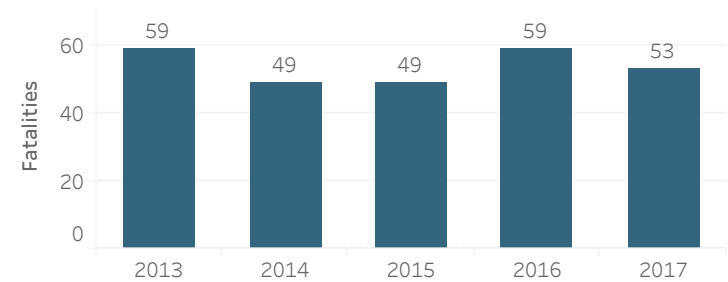

GEORGIA COUNTY FACT SHEETS

Cobb County

Fatal Crashes | 2016-2017

All Traffic Fatalities | 2013-2017

Crashes & Injuries | 2013-2017

	2013	2014	2015	2016	2017
Total Crashes	23,597	24,343	29,008	34,985	35,140
Total Injuries	7,940	8,042	9,869	12,234	12,496