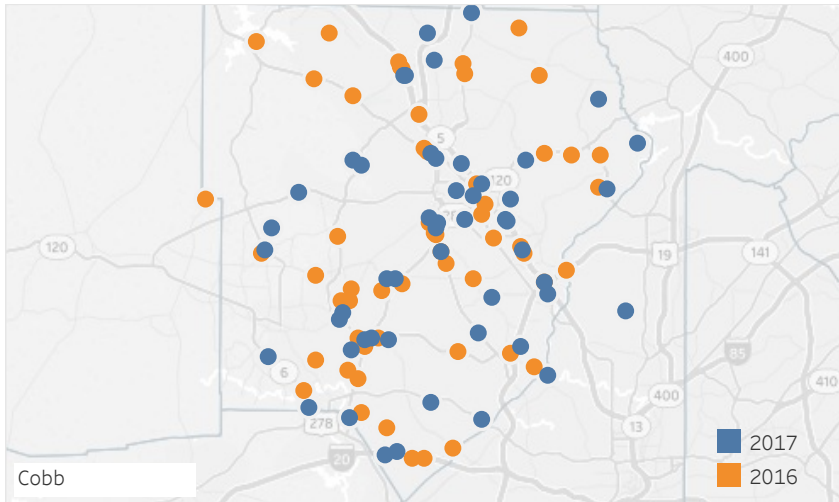

GEORGIA COUNTY FACT SHEETS

Cobb County

Fatal Crashes | 2016-2017

All Traffic Fatalities | 2013-2017

Crashes & Injuries | 2013-2017

	2013	2014	2015	2016	2017
Total Crashes	23,597	24,343	29,008	34,985	35,140
Total Injuries	7,940	8,042	9,869	12,234	12,496

Traffic Fatalities by Type | 2013-2017

Passenger Vehicle Occupant Fatalities Restraint Use | 2016-2017