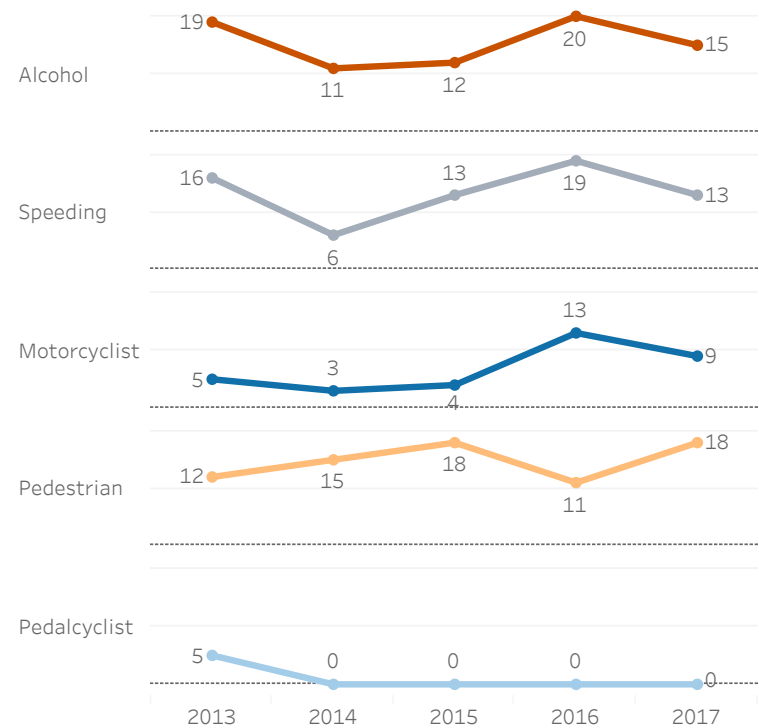

GEORGIA COUNTY FACT SHEETS

Cobb County

Fatal Crashes | 2016-2017

All Traffic Fatalities | 2013-2017

Crashes & Injuries | 2013-2017

	2013	2014	2015	2016	2017
Total Crashes	23,597	24,343	29,008	34,985	35,140
Total Injuries	7,940	8,042	9,869	12,234	12,496

Traffic Fatalities by Type | 2013-2017

Passenger Vehicle Occupant Fatalities Restraint Use | 2016-2017