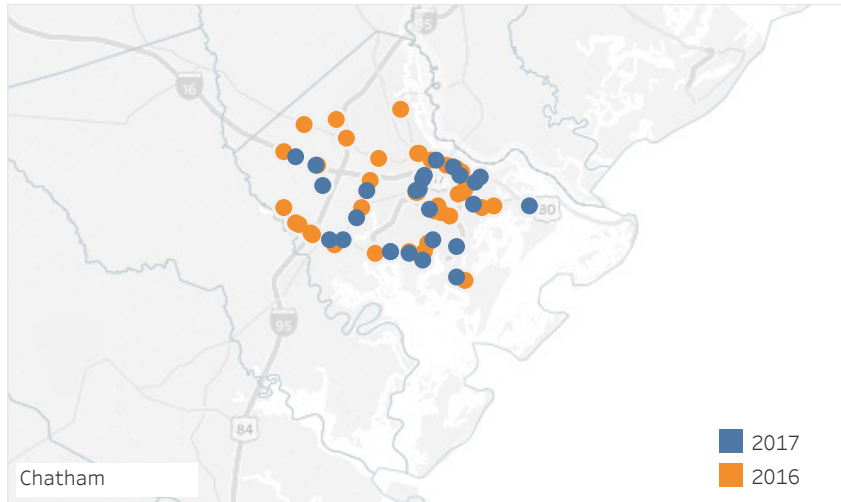

GEORGIA COUNTY FACT SHEETS

Chatham County

Fatal Crashes | 2016-2017

Crashes & Injuries | 2013-2017

	2013	2014	2015	2016	2017
Total Crashes	12,393	12,855	14,834	15,806	15,063
Total Injuries	4,173	4,324	5,263	5,620	5,018