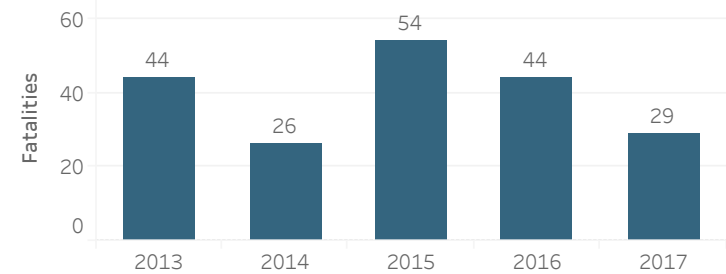

GEORGIA COUNTY FACT SHEETS

Chatham County

Fatal Crashes | 2016-2017

Crashes & Injuries | 2013-2017

	2013	2014	2015	2016	2017
Total Crashes	12,393	12,855	14,834	15,806	15,063
Total Injuries	4,173	4,324	5,263	5,620	5,018

Passenger Vehicle Occupant Fatalities Restraint Use | 2016-2017

2017	Restrained	9
	Unrestrained	4
	Unknown	6
2016	Restrained	16
	Unrestrained	7
	Unknown	9

All Traffic Fatalities | 2013-2017

Traffic Fatalities by Type | 2013-2017