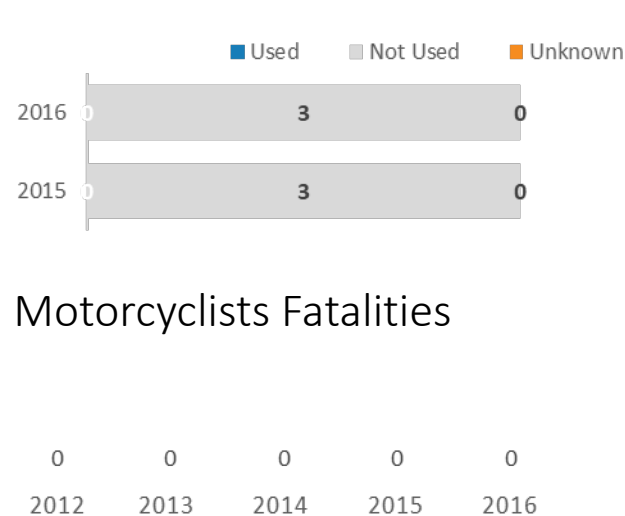

GEORGIA TRAFFIC SAFETY FACTS

Candler County

Fatal Crashes | Location

Fatalities, Crashes, & Injuries

Fatalities | Running Total by Month

Alcohol & Speed-Related Fatalities

Passenger Fatalities Restraint Use

Non-Motorist Fatalities

Motorcyclists Fatalities