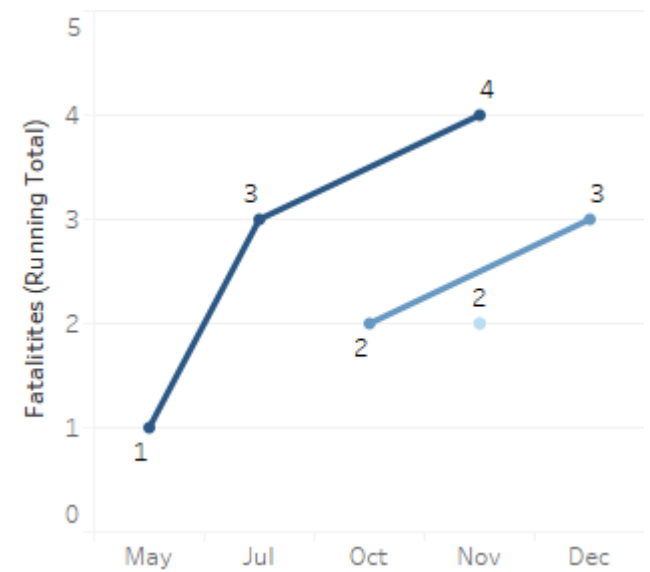

GEORGIA TRAFFIC SAFETY FACTS

Candler County

Fatal Crashes | Location

Fatalities, Crashes, & Injuries

Fatalities | Running Total by Month

Alcohol & Speed-Related Fatalities

Passenger Fatalities Restraint Use