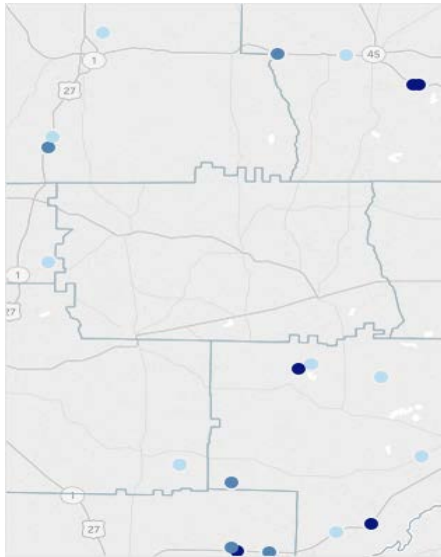

# GEORGIA TRAFFIC SAFETY FACTS

## Calhoun County

Fatal Crashes | Location

Fatalities, Crashes, & Injuries

Fatalities | Running Total by Month

Alcohol & Speed-Related Fatalities

Passenger Fatalities Restraint Use

Motorcyclists Fatalities

Non-Motorist Fatalities