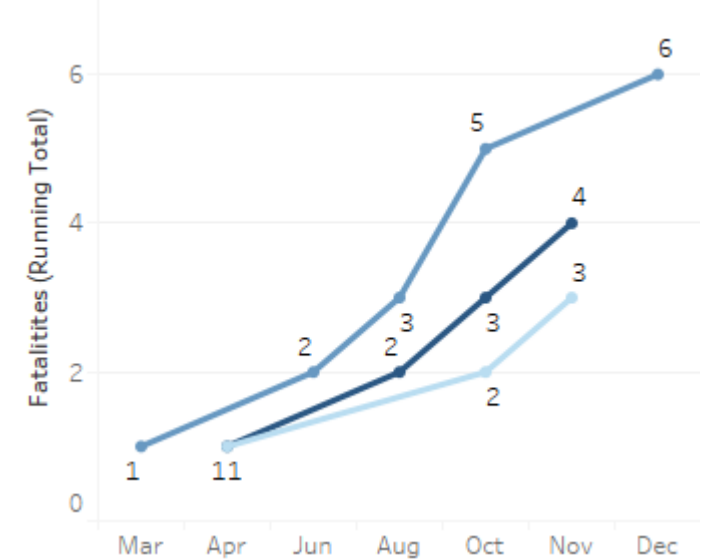

GEORGIA TRAFFIC SAFETY FACTS

Brooks County

Fatal Crashes | Location

Fatalities, Crashes, & Injuries

Fatalities | Running Total by Month

Alcohol & Speed-Related Fatalities

Passenger Fatalities Restraint Use

Motorcyclists Fatalities