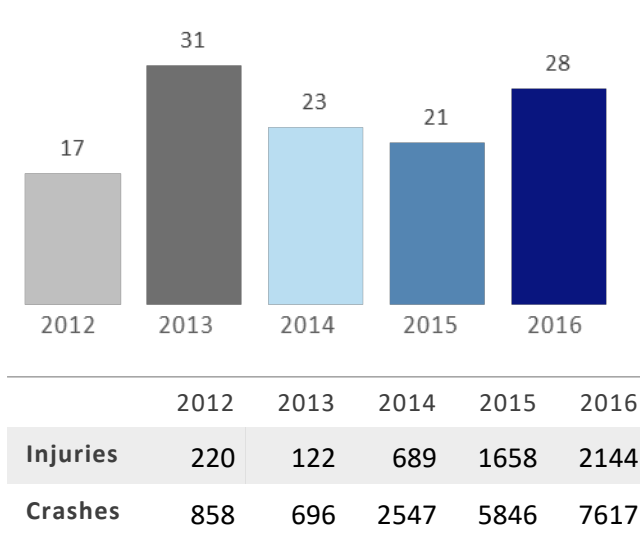

# GEORGIA TRAFFIC SAFETY FACTS

## Bibb County

Fatal Crashes | Location

Fatalities, Crashes, & Injuries

Fatalities | Running Total by Month

Alcohol & Speed-Related Fatalities

Passenger Fatalities Restraint Use

Motorcyclists Fatalities

Non-Motorist Fatalities