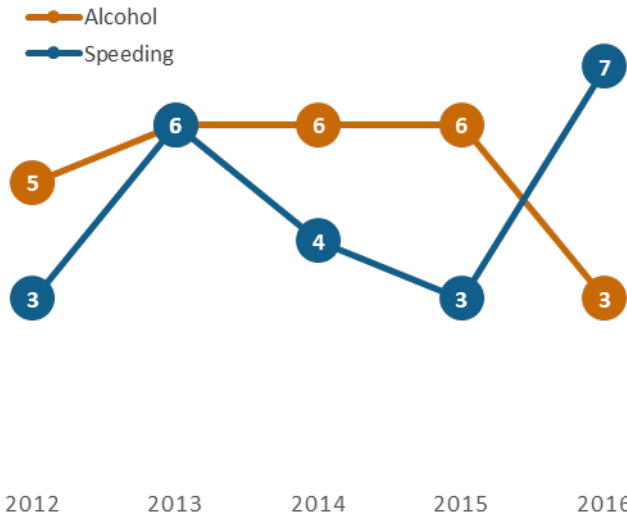

# GEORGIA TRAFFIC SAFETY FACTS

## Bibb County

Fatal Crashes | Location

Fatalities, Crashes, & Injuries

Fatalities | Running Total by Month

Alcohol & Speed-Related Fatalities

Passenger Fatalities Restraint Use

Motorcyclists Fatalities

Non-Motorist Fatalities