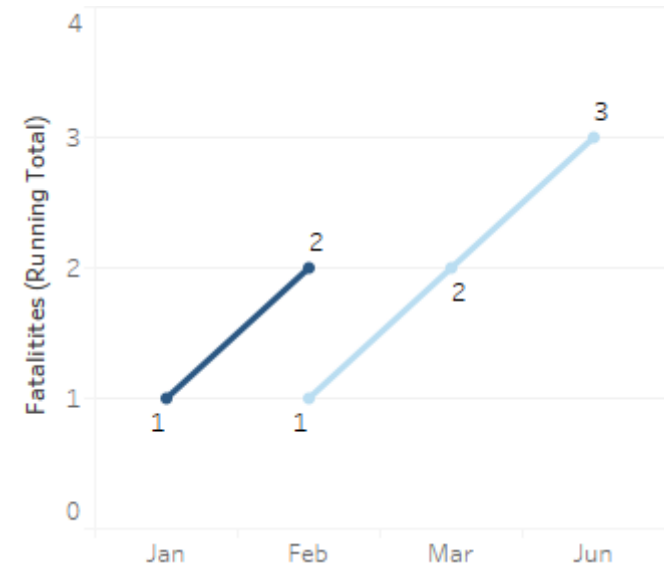

GEORGIA TRAFFIC SAFETY FACTS

Ben Hill County

Fatal Crashes | Location

Fatalities, Crashes, & Injuries

Fatalities | Running Total by Month

Alcohol & Speed-Related Fatalities

Passenger Fatalities Restraint Use