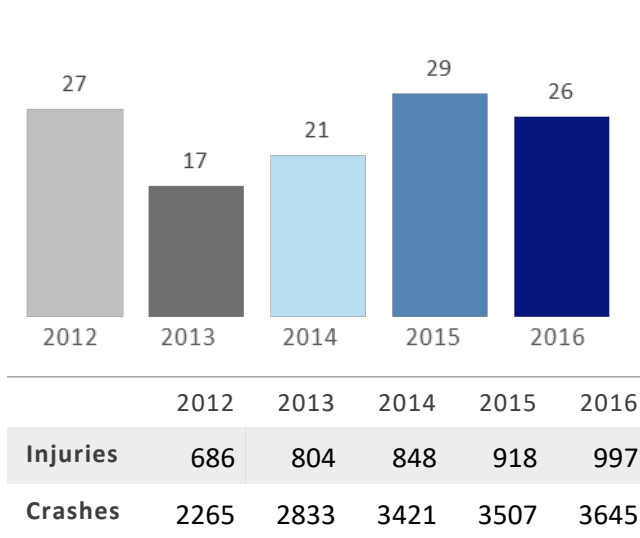

GEORGIA TRAFFIC SAFETY FACTS

Bartow County

Fatal Crashes | Location

Fatalities, Crashes, & Injuries

Fatalities | Running Total by Month

Alcohol & Speed-Related Fatalities

Passenger Fatalities Restraint Use

Motorcyclists Fatalities