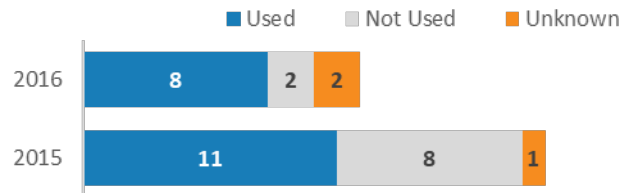

GEORGIA TRAFFIC SAFETY FACTS

Bartow County

Fatal Crashes | Location

Fatalities, Crashes, & Injuries

Fatalities | Running Total by Month

Alcohol & Speed-Related Fatalities

Passenger Fatalities Restraint Use

Motorcyclists Fatalities