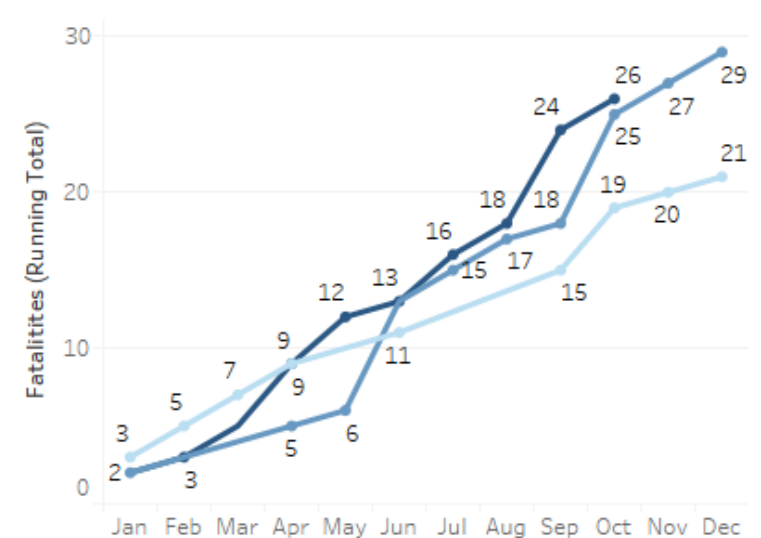

GEORGIA TRAFFIC SAFETY FACTS

Bartow County

Fatal Crashes | Location

Fatalities, Crashes, & Injuries

Fatalities | Running Total by Month

Alcohol & Speed-Related Fatalities

Passenger Fatalities Restraint Use

Motorcyclists Fatalities