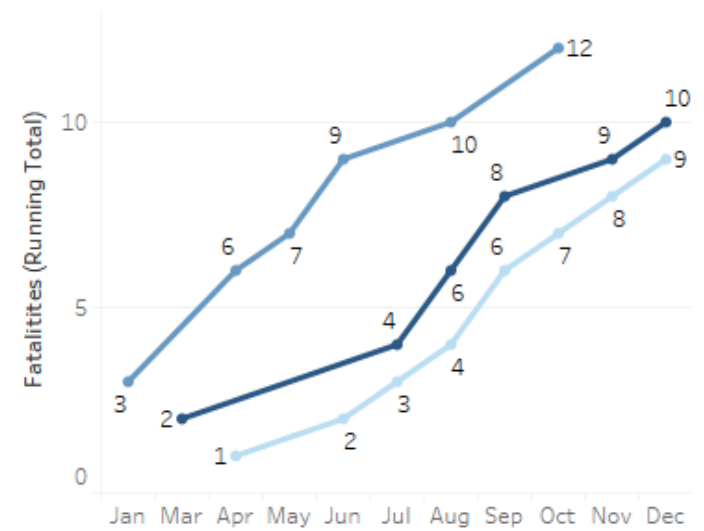

GEORGIA TRAFFIC SAFETY FACTS

Barrow County

Fatal Crashes | Location

Fatalities, Crashes, & Injuries

Fatalities | Running Total by Month

Alcohol & Speed-Related Fatalities

Passenger Fatalities Restraint Use

Motorcyclists Fatalities