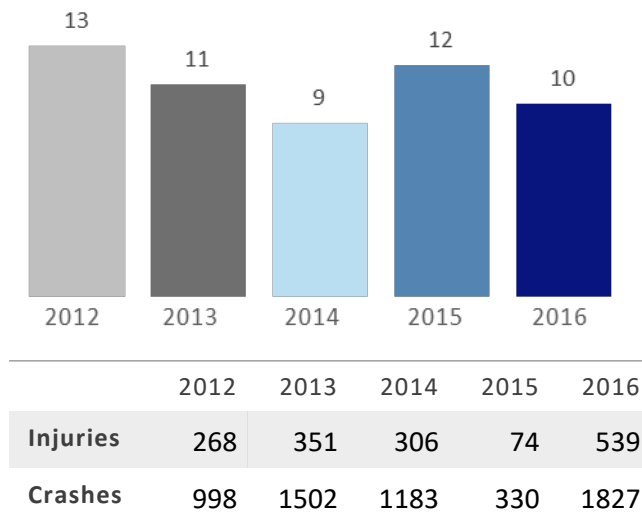

GEORGIA TRAFFIC SAFETY FACTS

Barrow County

Fatal Crashes | Location

Fatalities, Crashes, & Injuries

Fatalities | Running Total by Month

Alcohol & Speed-Related Fatalities

Passenger Fatalities Restraint Use

Motorcyclists Fatalities