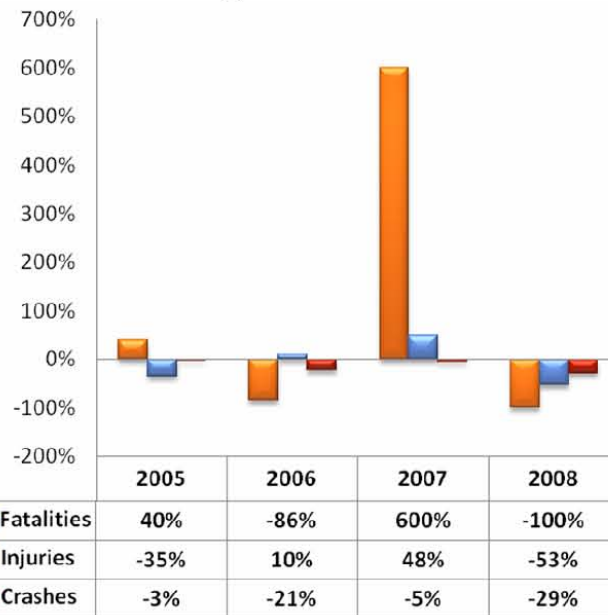

GEORGIA

TRAFFIC SAFETY FACTS

Treutlen County

TYPE	2004	2005	2006	2007	2008
Fatalities	5	7	1	7	0
Injuries	132	86	95	141	66
Crashes	255	247	194	185	131

Percent Change from Previous Year

Fatality Types

2008 Fatality by Restraint Use

Person killed was not in a passenger car.

Passenger Vehicles Include Light (P/U) Trucks & Passenger Cars