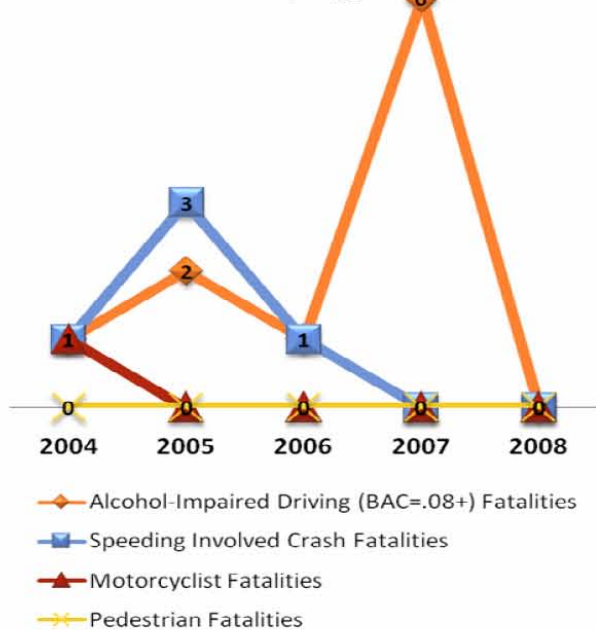

GEORGIA

TRAFFIC SAFETY FACTS

Treutlen County

TYPE	2004	2005	2006	2007	2008
Fatalities	5	7	1	7	0
Injuries	132	86	95	141	66
Crashes	255	247	194	185	131

Percent Change from Previous Year

Fatality Types

2008 Fatality by Restraint Use

Person killed was not in a passenger car.

Passenger Vehicles Include Light (P/U) Trucks & Passenger Cars