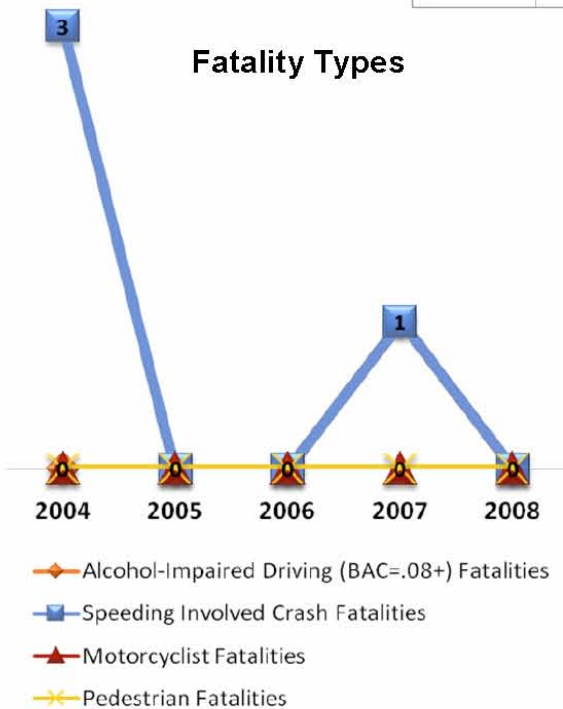

GEORGIA

TRAFFIC SAFETY FACTS

Taliaferro County

TYPE	2004	2005	2006	2007	2008
Fatalities	4	5	2	1	1
Injuries	86	57	47	39	34
Crashes	82	90	65	55	57

Percent Change from Previous Year

Fatality Types

2008 Fatality by Restraint Use