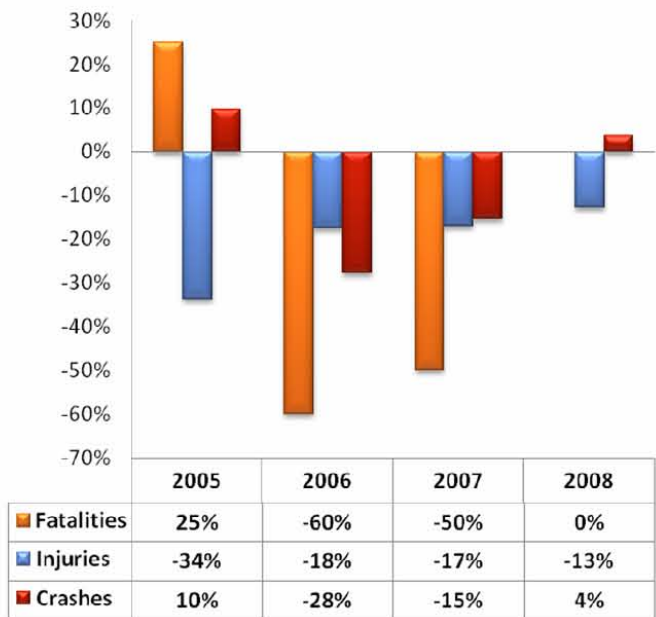

GEORGIA

TRAFFIC SAFETY FACTS

Taliaferro County

TYPE	2004	2005	2006	2007	2008
Fatalities	4	5	2	1	1
Injuries	86	57	47	39	34
Crashes	82	90	65	55	57

Percent Change from Previous Year

Fatality Types

2008 Fatality by Restraint Use

Passenger Vehicles Include Light (P/U) Trucks & Passenger Cars