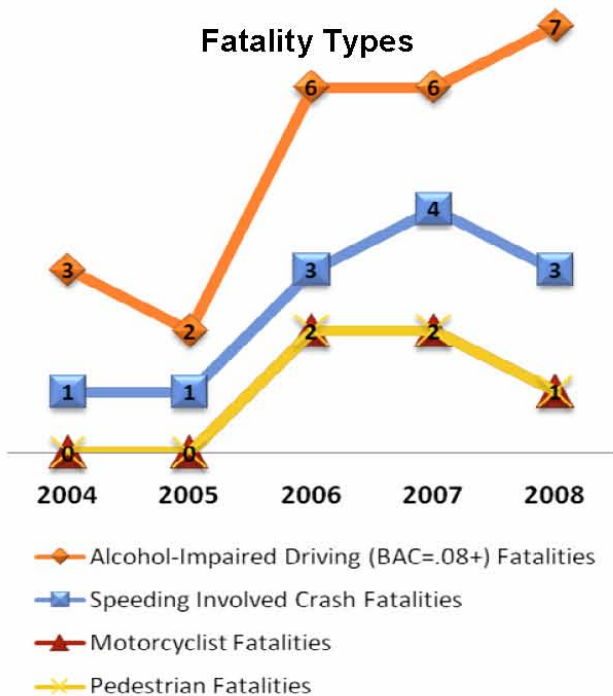

GEORGIA

TRAFFIC SAFETY FACTS

Paulding County

| TYPE | 2004 | 2005 | 2006 | 2007 | 2008 |
|------------|------|------|------|------|------|
| Fatalities | 15 | 7 | 22 | 26 | 21 |
| Injuries | 1110 | 1184 | 1284 | 1405 | 1205 |
| Crashes | 1944 | 2077 | 2260 | 2774 | 2596 |

Percent Change from Previous Year

Fatality Types

2008 Fatality by Restraint Use

Passenger Vehicles Include Light (P/U) Trucks & Passenger Cars