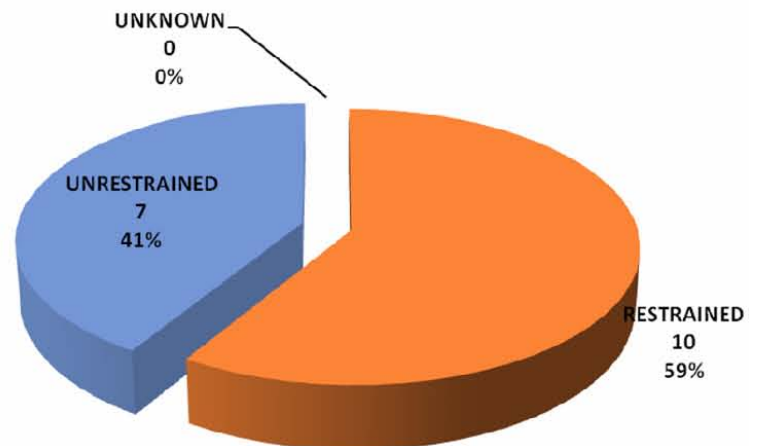

2008 Fatality by Restraint Use