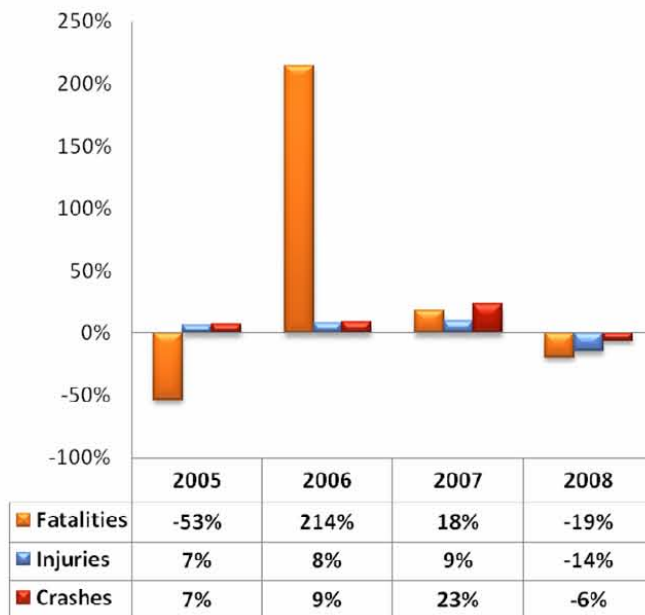

GEORGIA

TRAFFIC SAFETY FACTS

Paulding County

| TYPE | 2004 | 2005 | 2006 | 2007 | 2008 |
|------------|------|------|------|------|------|
| Fatalities | 15 | 7 | 22 | 26 | 21 |
| Injuries | 1110 | 1184 | 1284 | 1405 | 1205 |
| Crashes | 1944 | 2077 | 2260 | 2774 | 2596 |

Percent Change from Previous Year

Fatality Types

2008 Fatality by Restraint Use

Passenger Vehicles Include Light (P/U) Trucks & Passenger Cars