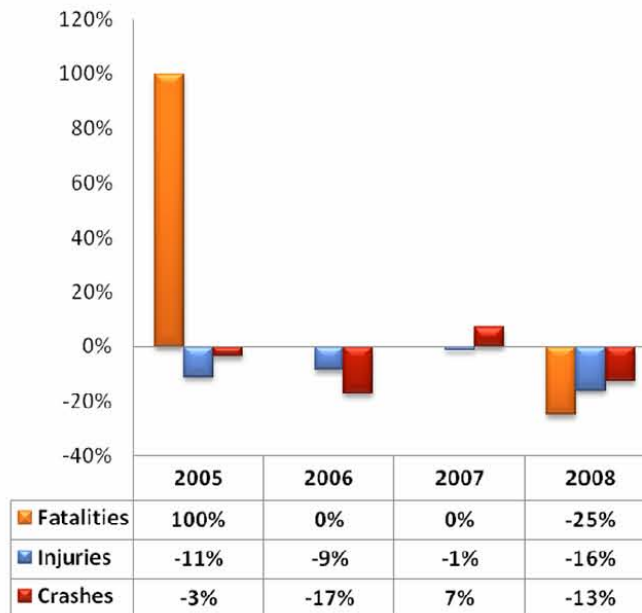

GEORGIA

TRAFFIC SAFETY FACTS

Meriwether County

| TYPE | 2004 | 2005 | 2006 | 2007 | 2008 |
|------------|------|------|------|------|------|
| Fatalities | 4 | 8 | 8 | 8 | 6 |
| Injuries | 324 | 288 | 263 | 260 | 218 |
| Crashes | 523 | 505 | 418 | 448 | 391 |

Percent Change from Previous Year

Fatality Types

2008 Fatality by Restraint Use

Passenger Vehicles Include Light (P/U) Trucks & Passenger Cars