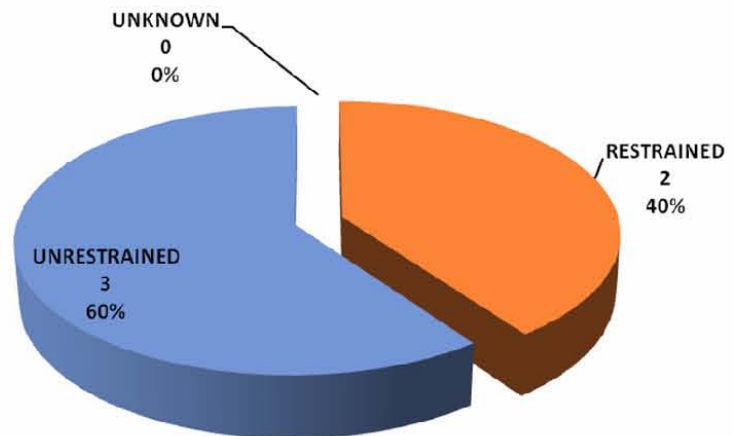

2008 Fatality by Restraint Use