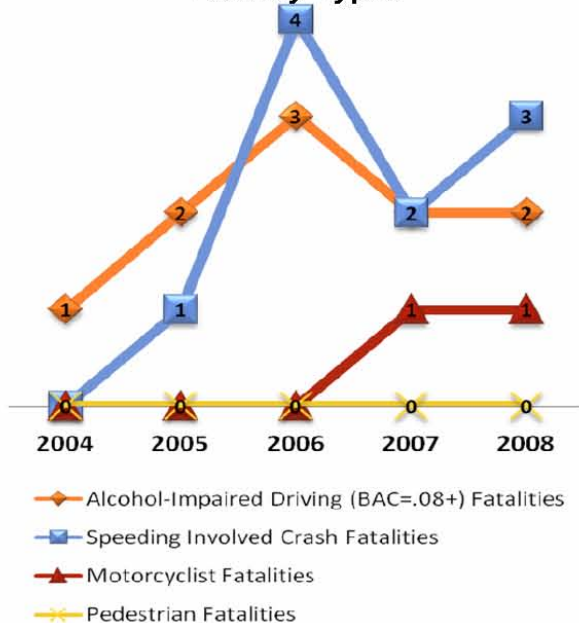

GEORGIA

TRAFFIC SAFETY FACTS

Meriwether County

| TYPE | 2004 | 2005 | 2006 | 2007 | 2008 |
|------------|------|------|------|------|------|
| Fatalities | 4 | 8 | 8 | 8 | 6 |
| Injuries | 324 | 288 | 263 | 260 | 218 |
| Crashes | 523 | 505 | 418 | 448 | 391 |

Percent Change from Previous Year

Fatality Types

2008 Fatality by Restraint Use

Passenger Vehicles Include Light (P/U) Trucks & Passenger Cars