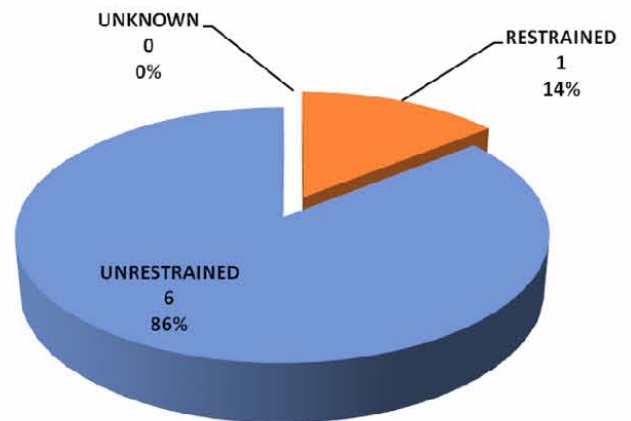

2008 Fatality by Restraint Use