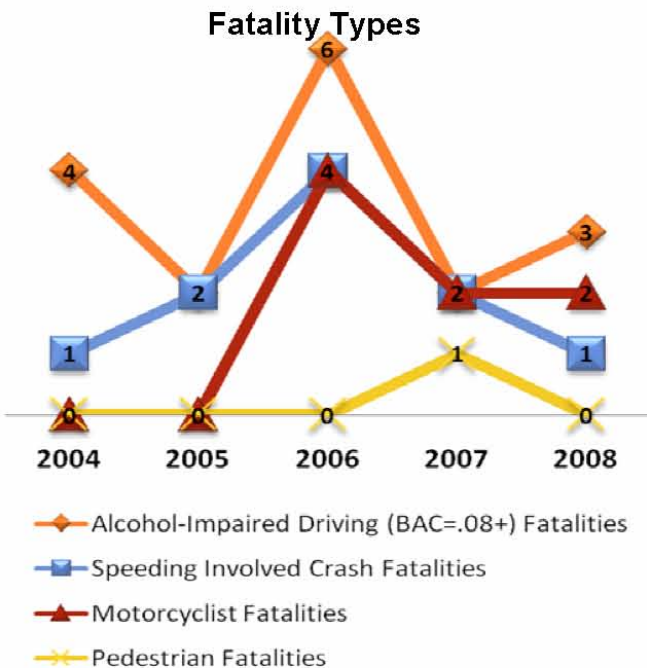

GEORGIA

TRAFFIC SAFETY FACTS

Liberty County

TYPE	2004	2005	2006	2007	2008
Fatalities	13	7	18	10	9
Injuries	945	753	848	661	786
Crashes	1813	1483	1749	1379	1483

Percent Change from Previous Year

Fatality Types

2008 Fatality by Restraint Use

Passenger Vehicles Include Light (P/U) Trucks & Passenger Cars