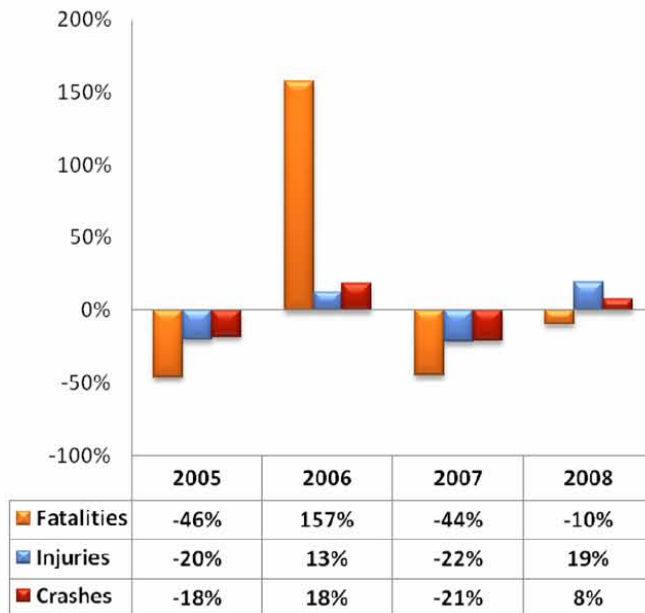

GEORGIA

TRAFFIC SAFETY FACTS

Liberty County

TYPE	2004	2005	2006	2007	2008
Fatalities	13	7	18	10	9
Injuries	945	753	848	661	786
Crashes	1813	1483	1749	1379	1483

Percent Change from Previous Year

Fatality Types

2008 Fatality by Restraint Use

Passenger Vehicles Include Light (P/U) Trucks & Passenger Cars