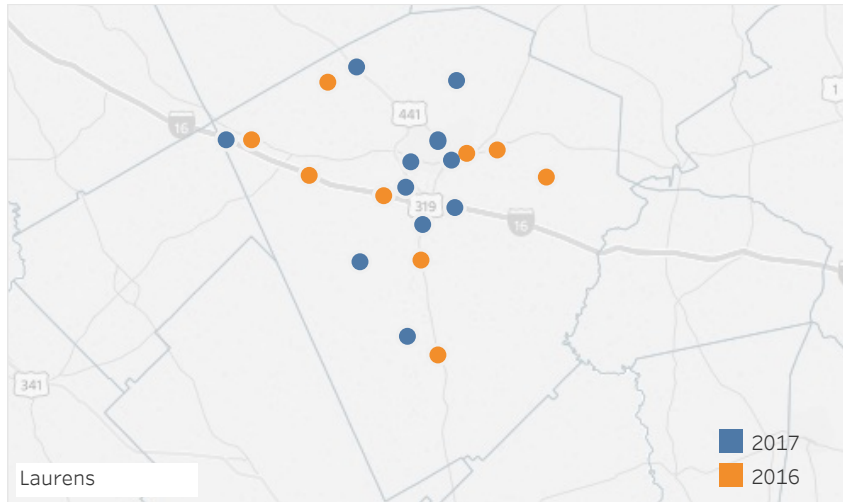

GEORGIA COUNTY FACT SHEETS

Laurens County

Fatal Crashes | 2016-2017

Crashes & Injuries | 2013-2017

	2013	2014	2015	2016	2017
Total Crashes	1,160	1,896	1,919	1,408	638
Total Injuries	456	701	834	625	359

Passenger Vehicle Occupant Fatalities Restraint Use | 2016-2017

2017	Restrained	7
	Unrestrained	2
	Unknown	2
2016	Restrained	1
	Unrestrained	5
	Unknown	2

All Traffic Fatalities | 2013-2017

Traffic Fatalities by Type | 2013-2017