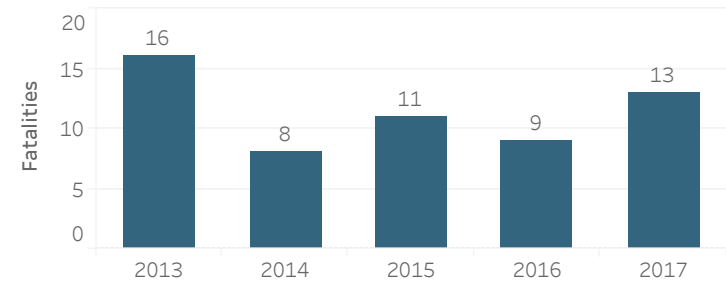

GEORGIA COUNTY FACT SHEETS

Laurens County

Fatal Crashes | 2016-2017

Crashes & Injuries | 2013-2017

	2013	2014	2015	2016	2017
Total Crashes	1,160	1,896	1,919	1,408	638
Total Injuries	456	701	834	625	359

Passenger Vehicle Occupant Fatalities Restraint Use | 2016-2017

2017	Restrained	7
	Unrestrained	2
	Unknown	2
2016	Restrained	1
	Unrestrained	5
	Unknown	2

All Traffic Fatalities | 2013-2017

Traffic Fatalities by Type | 2013-2017