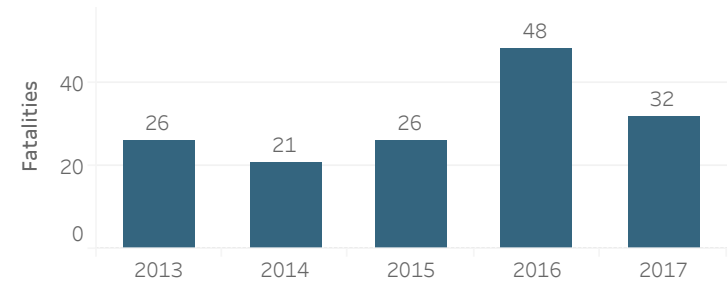

GEORGIA COUNTY FACT SHEETS

Clayton County

Fatal Crashes | 2016-2017

Crashes & Injuries | 2013-2017

	2013	2014	2015	2016	2017
Total Crashes	9,186	8,989	11,041	13,688	13,296
Total Injuries	3,333	3,352	4,202	5,450	5,170

Passenger Vehicle Occupant Fatalities Restraint Use | 2016-2017

2017	Restrained	6
	Unrestrained	8
	Unknown	1
2016	Restrained	12
	Unrestrained	6
	Unknown	1

All Traffic Fatalities | 2013-2017

Traffic Fatalities by Type | 2013-2017