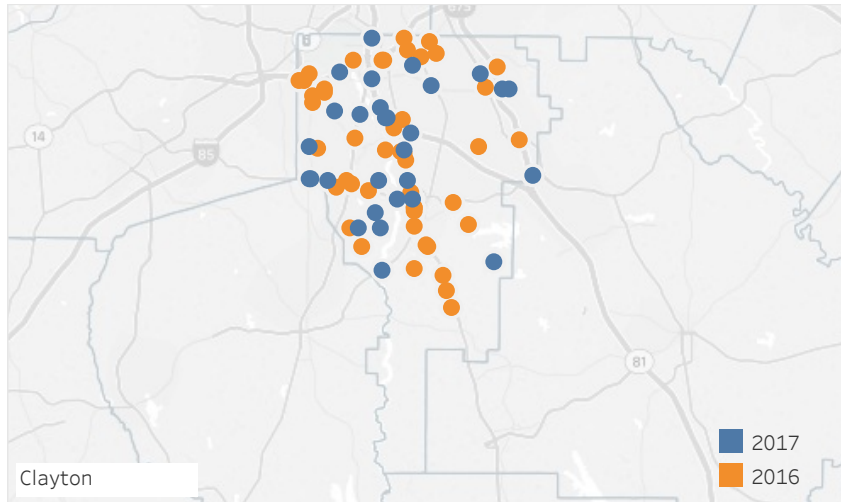

GEORGIA COUNTY FACT SHEETS

Clayton County

Fatal Crashes | 2016-2017

Crashes & Injuries | 2013-2017

	2013	2014	2015	2016	2017
Total Crashes	9,186	8,989	11,041	13,688	13,296
Total Injuries	3,333	3,352	4,202	5,450	5,170