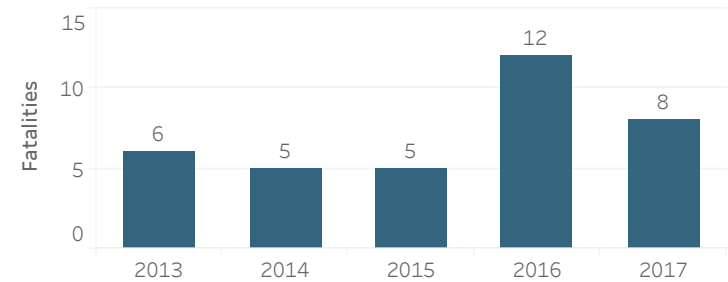

# GEORGIA COUNTY FACT SHEETS

## Baldwin County

Fatal Crashes | 2016-2017

All Traffic Fatalities | 2013-2017

Crashes & Injuries | 2013-2017

	2013	2014	2015	2016	2017
Total Crashes	1,705	1,767	1,915	2,028	1,957
Total Injuries	634	690	739	868	806