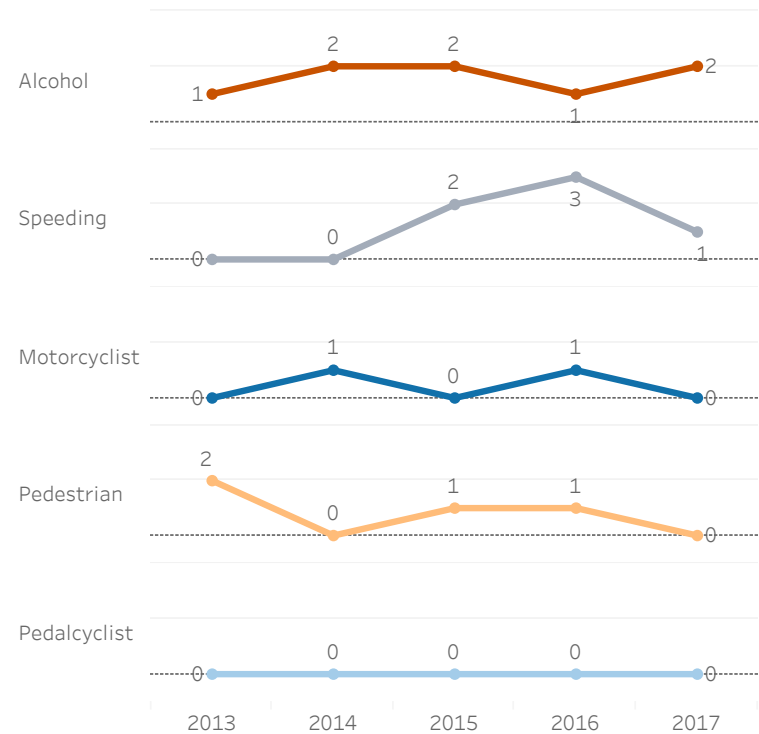

## Baldwin County

Fatal Crashes | 2016-2017

All Traffic Fatalities | 2013-2017

Crashes & Injuries | 2013-2017

	2013	2014	2015	2016	2017
Total Crashes	1,705	1,767	1,915	2,028	1,957
Total Injuries	634	690	739	868	806

Traffic Fatalities by Type | 2013-2017

Passenger Vehicle Occupant Fatalities Restraint Use | 2016-2017

2017	Restrained	5
	Unrestrained	3
	Unknown	0
2016	Restrained	5
	Unrestrained	5
	Unknown	0