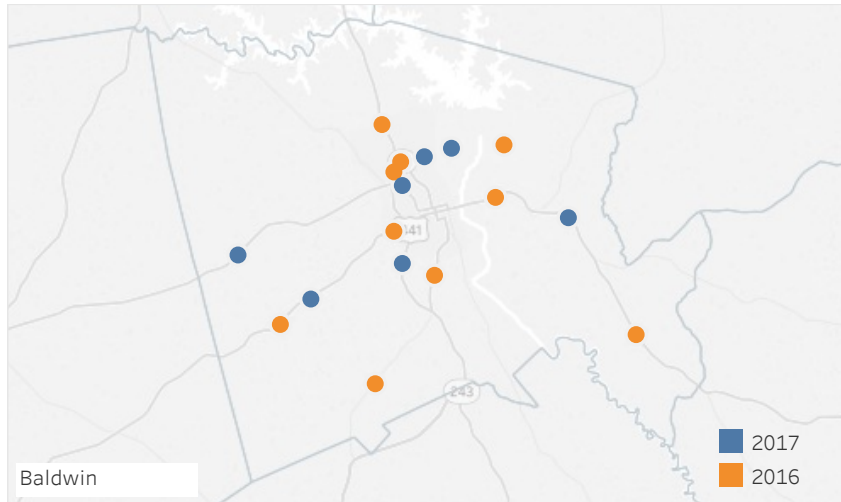

# GEORGIA COUNTY FACT SHEETS

## Baldwin County

Fatal Crashes | 2016-2017

All Traffic Fatalities | 2013-2017

Crashes & Injuries | 2013-2017

	2013	2014	2015	2016	2017
Total Crashes	1,705	1,767	1,915	2,028	1,957
Total Injuries	634	690	739	868	806